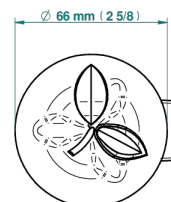

55245

01/12/2022

CHARACTERISTIC

- Pomme Gold luster crystal
- Rim mounted 3/4" valve

AVAILABLE FINITIONS

Antique nickel - H28
Black ceram - D30
Blush PVD - H62
Brass color PVD - H49
Brown bronze color PVD - F33
Gold color PVD - H52

Graphite PVD - H64
Lacquered light bronze - D01
Matt Umber PVD - H67
Matt blush PVD - H60
Matt brass color PVD - H50
Matt brown bronze color PVD - F34

Matt chrome - C02
Matt gold - F07
Matt gold color PVD - H53
Matt graphite PVD - H65
Matt nickel (color finish) - C01
Matt nickel color PVD - H56

Nickel color PVD - H55
Polished chrome (color finish) - A02
Polished chrome / Polished gold (color finish) - G02
Polished gold (color finish) - F01
Polished nickel - B01
Soft gold - F30

Soft matt gold - F31
Umber PVD - H66
Varnished matt antique red copper (color finish) - H07