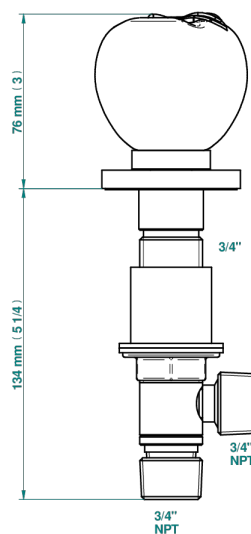

POMME GOLD LUSTER CRYSTAL

A46-36

Rim mounted 3/4" valve

ø 30 mm (1 1/8 ")

67 mm (2 5/8 ") Max

55245

01/12/2022

CHARACTERISTIC

- Pomme Gold luster crystal
- Rim mounted 3/4" valve

AVAILABLE FINITIONS

Antique nickel - H28
Black ceram - D30
Blush PVD - H62
Brass color PVD - H49
Brown bronze color PVD - F33
Gold color PVD - H52

Graphite PVD - H64
Lacquered light bronze - D01
Matt Umber PVD - H67
Matt blush PVD - H60
Matt brass color PVD - H50
Matt brown bronze color PVD - F34

Matt chrome - C02
Matt gold - F07
Matt gold color PVD - H53
Matt graphite PVD - H65
Matt nickel (color finish) - C01
Matt nickel color PVD - H56

Nickel color PVD - H55
Polished chrome (color finish) - A02
Polished chrome / Polished gold (color finish) - G02
Polished gold (color finish) - F01
Polished nickel - B01
Soft gold - F30

Soft matt gold - F31
Umber PVD - H66
Varnished matt antique red copper (color finish) - H07