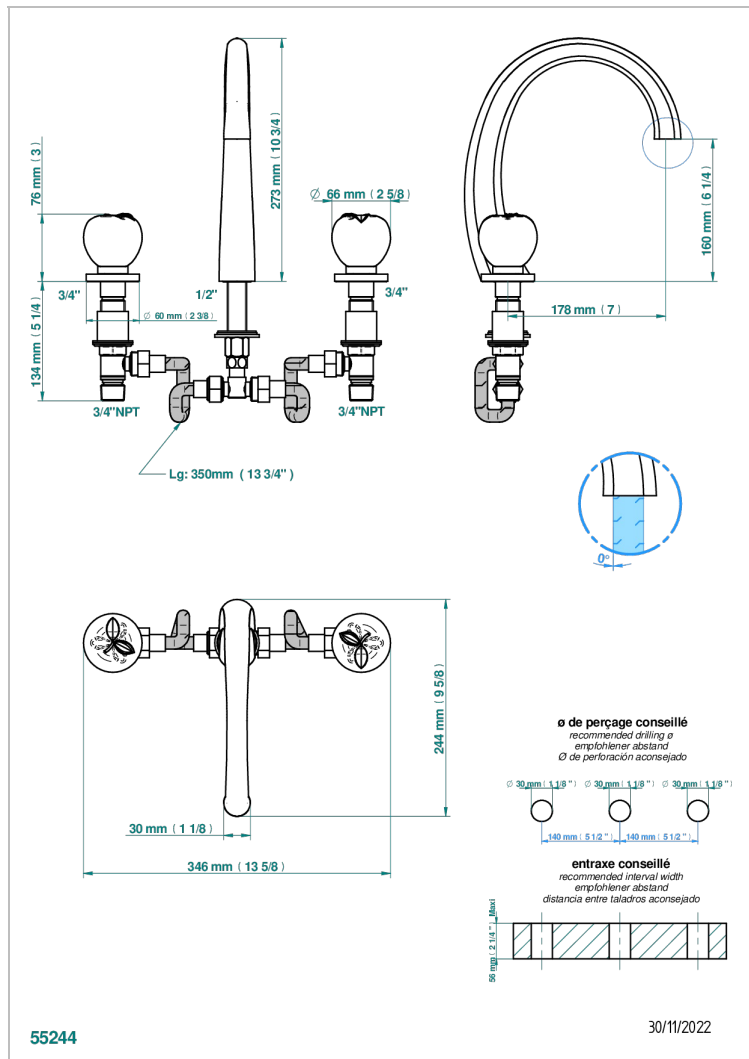

# POMME CLEAR SATINY CRYSTAL

A42-25SGUS

Roman tub set with 3/4" valves

## CHARACTERISTIC

- Pomme Clear satiny crystal
- Roman tub set with 3/4" valves

## TECHNICAL SPECS

- Recommandé : 3 bars (max. 5 bars) - Advised : 43,5 psi (max. 72 psi)
- 48 l/min à 3 bars (12.7 gpm at 43.5 psi)