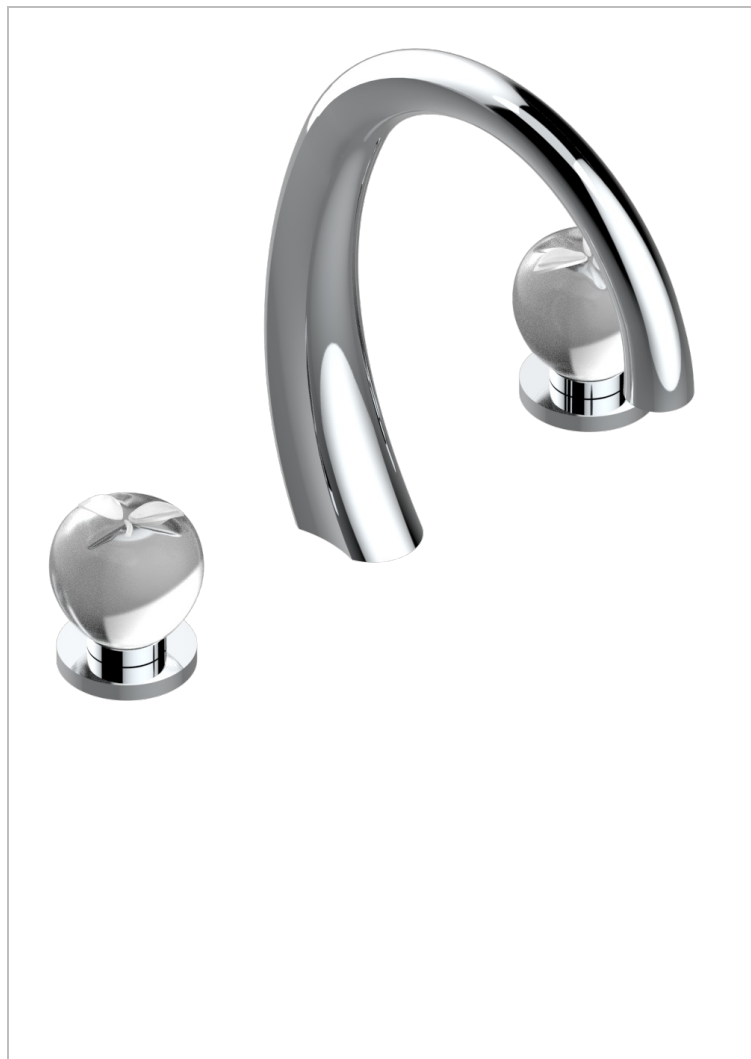

# POMME CLEAR SATINY CRYSTAL

A42-25SGUS

Roman tub set with 3/4" valves

## CHARACTERISTIC

- Pomme Clear satiny crystal
- Roman tub set with 3/4" valves