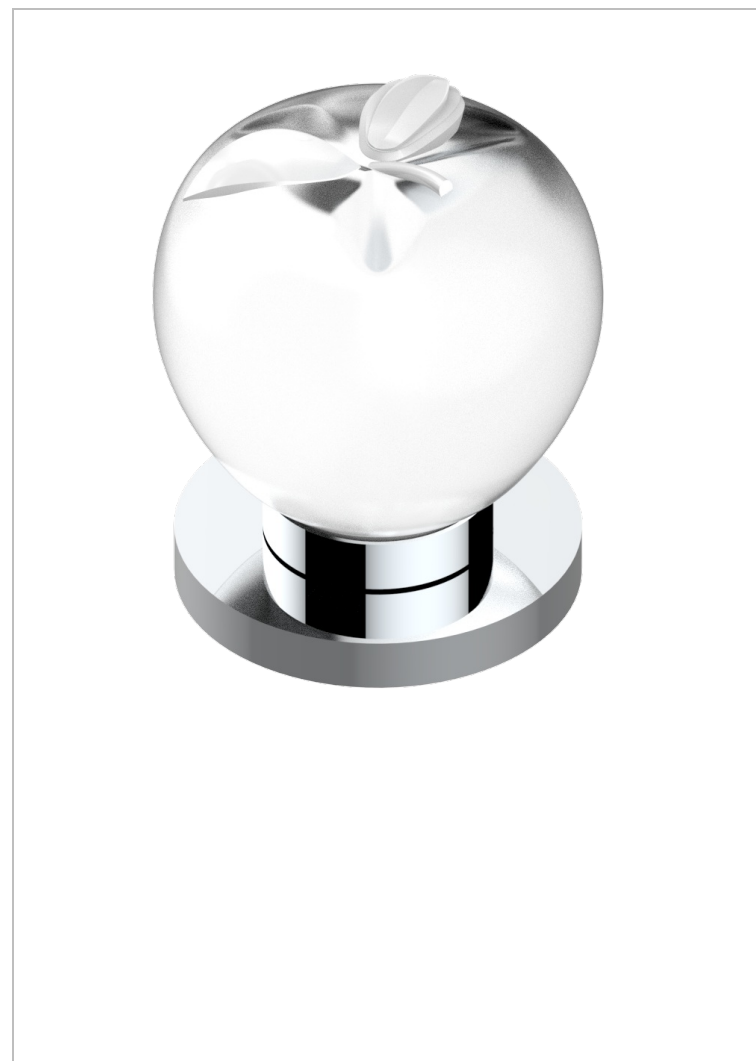

POMME CLEAR SATIN CRYSTAL

A42-36

Rim mounted 3/4" valve

CHARACTERISTIC

- Pomme Clear satin crystal
- Rim mounted 3/4" valve

AVAILABLE FINITIONS

Antique nickel - H28
Black ceram - D30
Blush PVD - H62
Brass color PVD - H49
Brown bronze color PVD - F33
Gold color PVD - H52

Graphite PVD - H64
Lacquered light bronze - D01
Matt Umber PVD - H67
Matt blush PVD - H60
Matt brass color PVD - H50
Matt brown bronze color PVD - F34

Matt chrome - C02
Matt gold - F07
Matt gold color PVD - H53
Matt graphite PVD - H65
Matt nickel (color finish) - C01
Matt nickel color PVD - H56

Nickel color PVD - H55
Polished chrome (color finish) - A02
Polished chrome / Polished gold (color finish) - G02
Polished gold (color finish) - F01
Polished nickel - B01
Soft gold - F30

Soft matt gold - F31
Umber PVD - H66
Varnished matt antique red copper (color finish) - H07