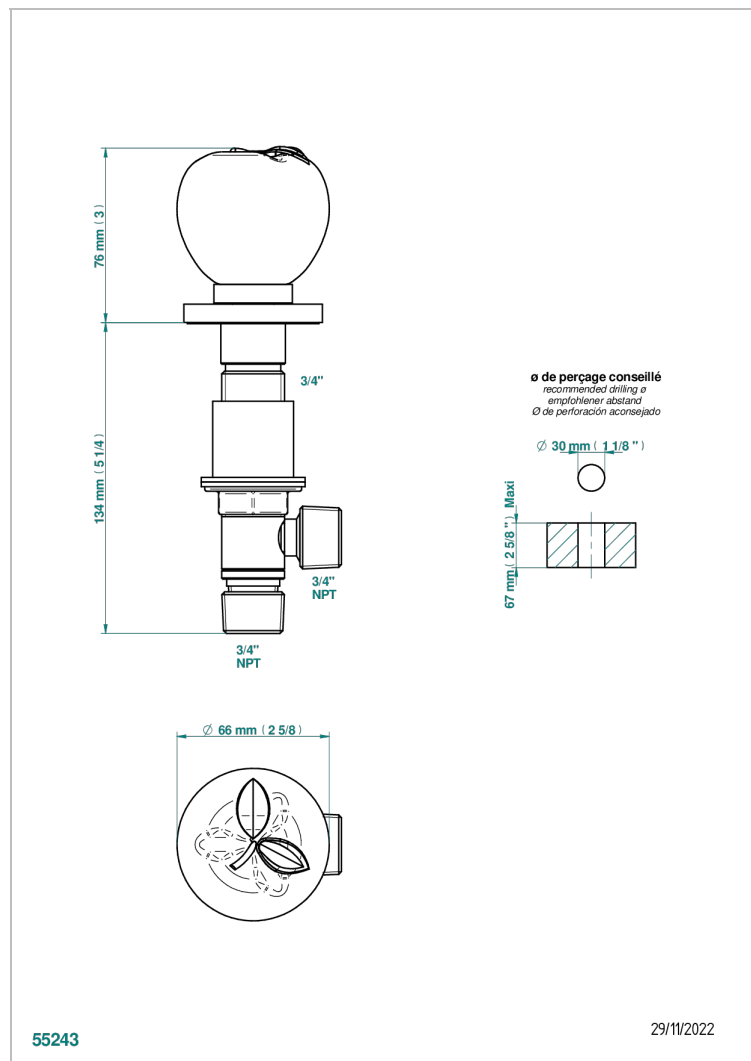

POMME CLEAR SATIN CRYSTAL

A42-36

Rim mounted 3/4" valve

CHARACTERISTIC

- Pomme Clear satin crystal
- Rim mounted 3/4" valve

AVAILABLE FINITIONS

Antique nickel - H28
Black ceram - D30
Blush PVD - H62
Brass color PVD - H49
Brown bronze color PVD - F33
Gold color PVD - H52

Nickel color PVD - H55
Polished chrome (color finish) - A02
Polished chrome / Polished gold (color finish) - G02
Polished gold (color finish) - F01
Polished nickel - B01
Soft gold - F30

Soft matt gold - F31
Umber PVD - H66
Varnished matt antique red copper (color finish) - H07