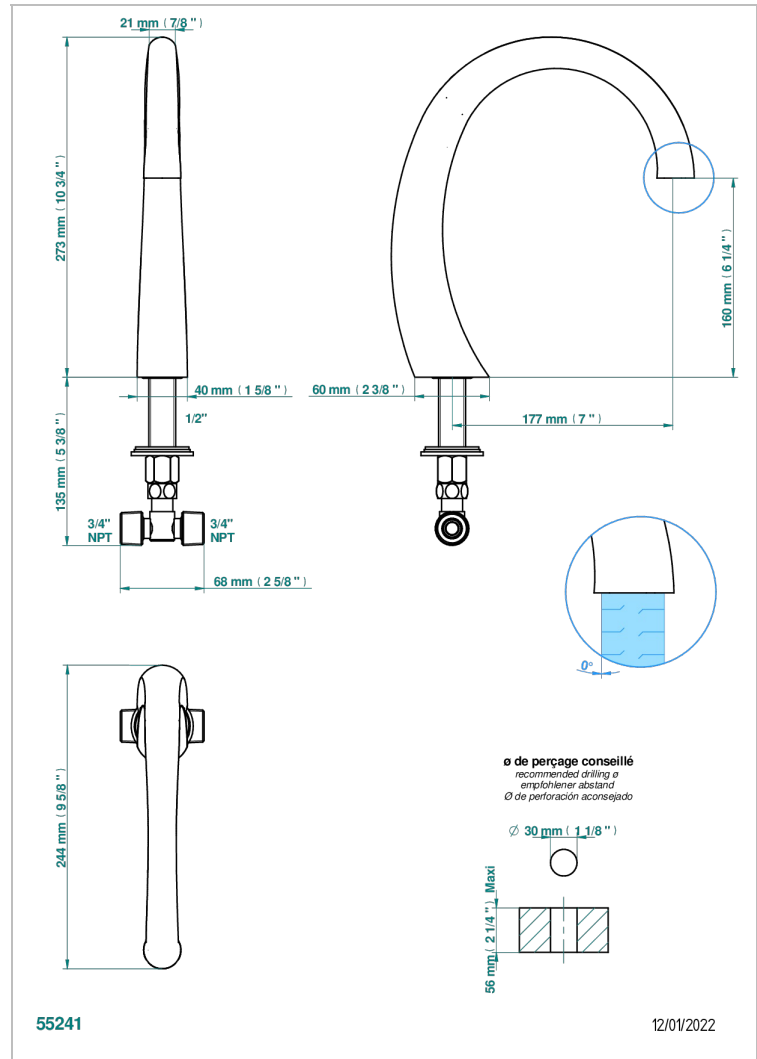

INFINI WHITE PORCELAIN

U2D-29SG

Rim mounted bath spout, super goliath

THG[®]
PARIS

CHARACTERISTIC

- Infini White Porcelain
- Rim mounted bath spout, super goliath

TECHNICAL SPECS

- Recommandé : 3 bars (max. 5 bars) - Advised : 43,5 psi (max. 72 psi)
- 48 l/min à 3 bars (12.7 gpm at 43.5 psi)