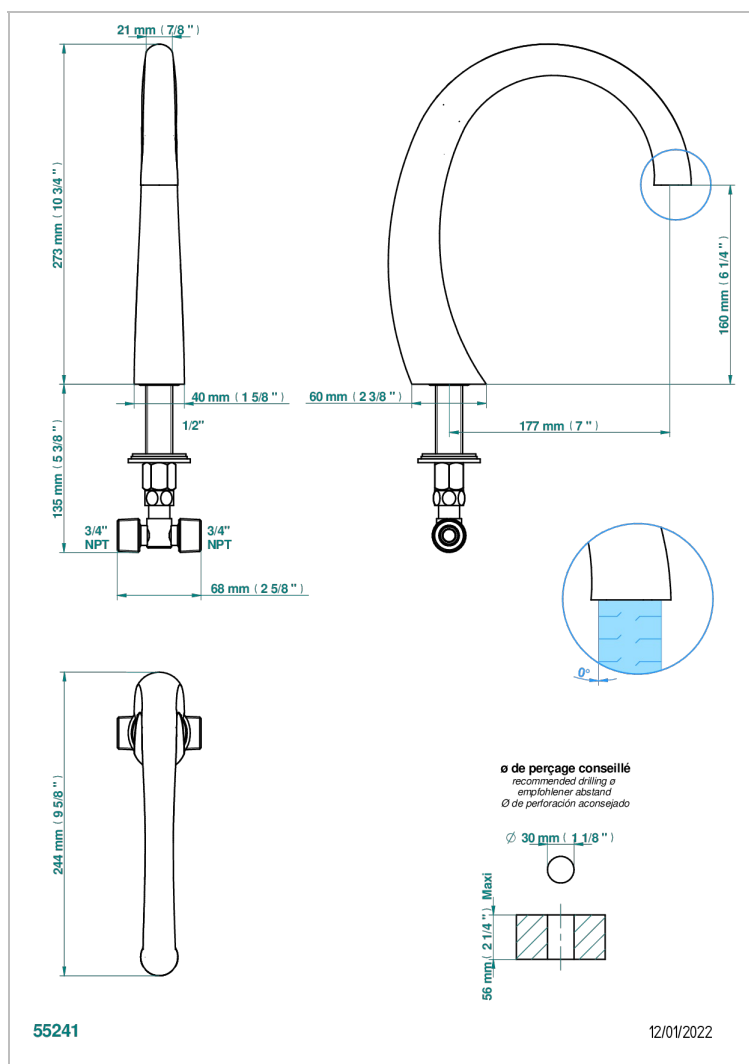

POMME GOLD LUSTER CRYSTAL

A46-29SG

Bathtub spout

CHARACTERISTIC

- Pomme Gold luster crystal
- Bathtub spout

TECHNICAL SPECS

- Recommandé : 3 bars (max. 5 bars) - Advised : 43,5 psi (max. 72 psi)
- 48 l/min à 3 bars (12.7 gpm at 43.5 psi)