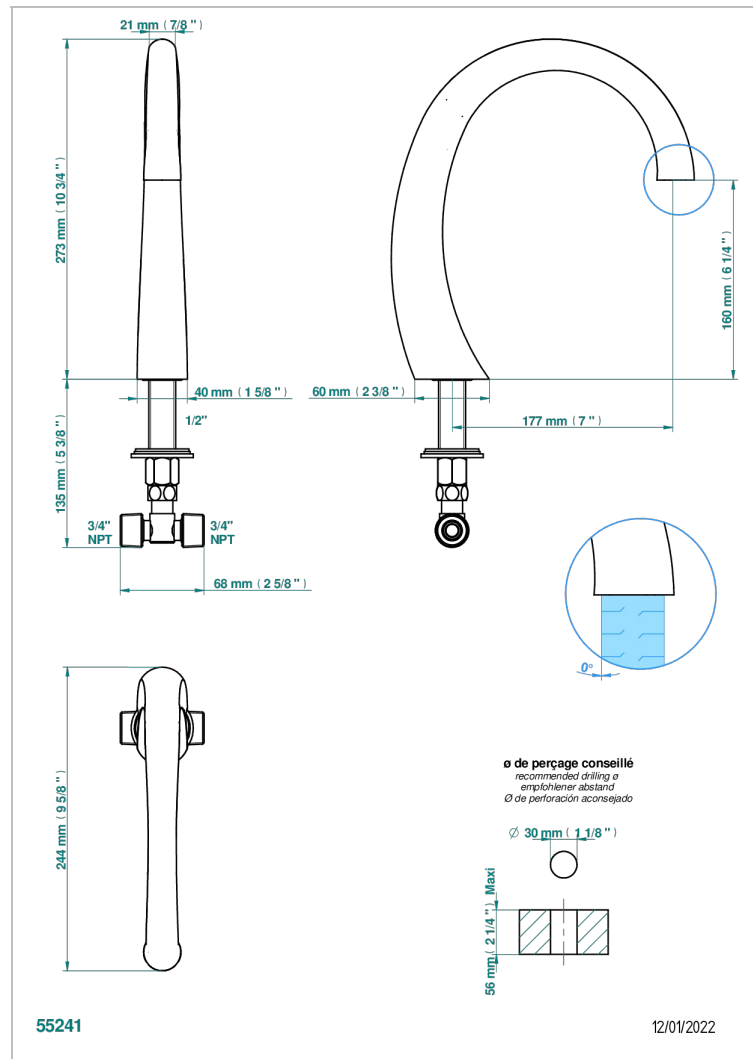

# POMME GOLD LUSTER CRYSTAL

A46-29SG

Rim mounted bath spout, super goliath

THG<sup>®</sup>  
PARIS

## CHARACTERISTIC

- Pomme Gold luster crystal
- Rim mounted bath spout, super goliath