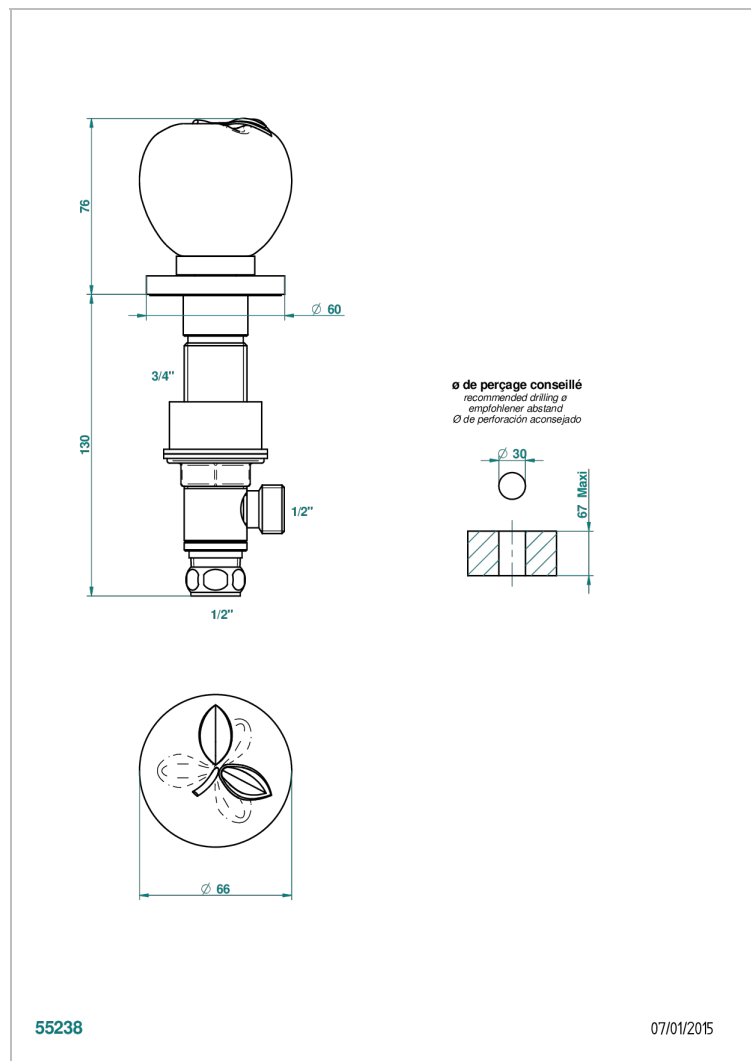

POMME GOLD LUSTER CRYSTAL

A46-35

Rim mounted 1/2" valve

CHARACTERISTIC

- Pomme Gold luster crystal
- Rim mounted 1/2" valve

AVAILABLE FINITIONS

Antique nickel - H28
Black ceram - D30
Blush PVD - H62
Brass color PVD - H49
Brown bronze color PVD - F33
Gold color PVD - H52