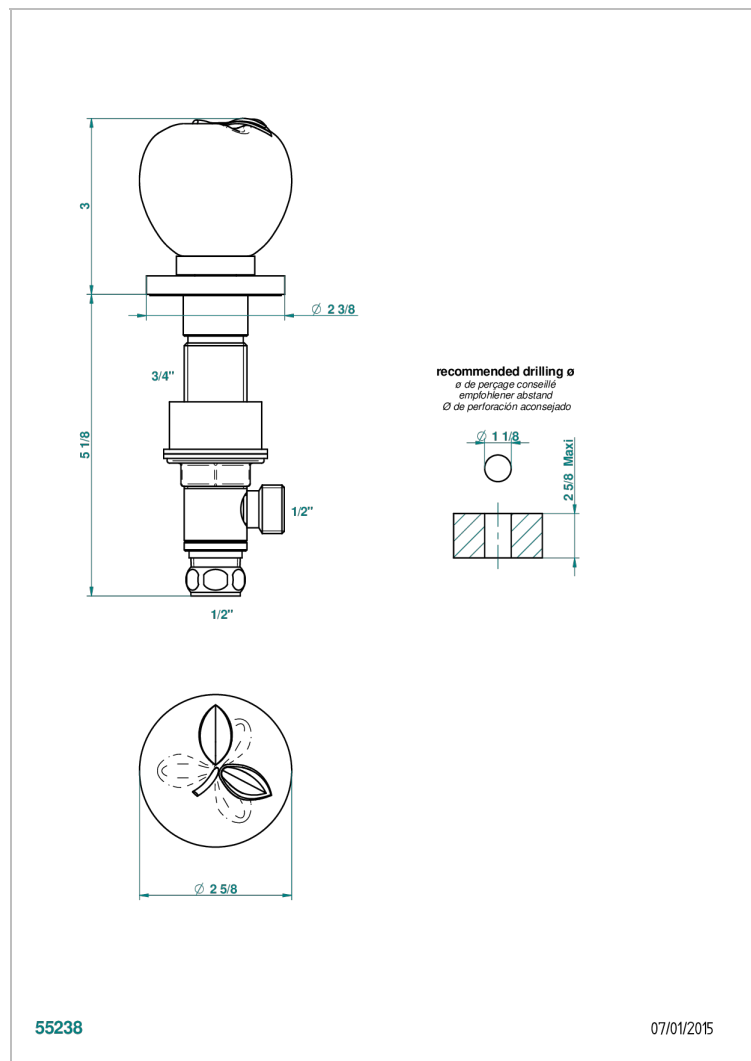

POMME GOLD LUSTER CRYSTAL

A46-35

Rim mounted 1/2" valve

CHARACTERISTIC

- Pomme Gold luster crystal
- Rim mounted 1/2" valve

AVAILABLE FINITIONS

Antique nickel - H28
Black ceram - D30
Blush PVD - H62
Brass color PVD - H49
Brown bronze color PVD - F33
Gold color PVD - H52