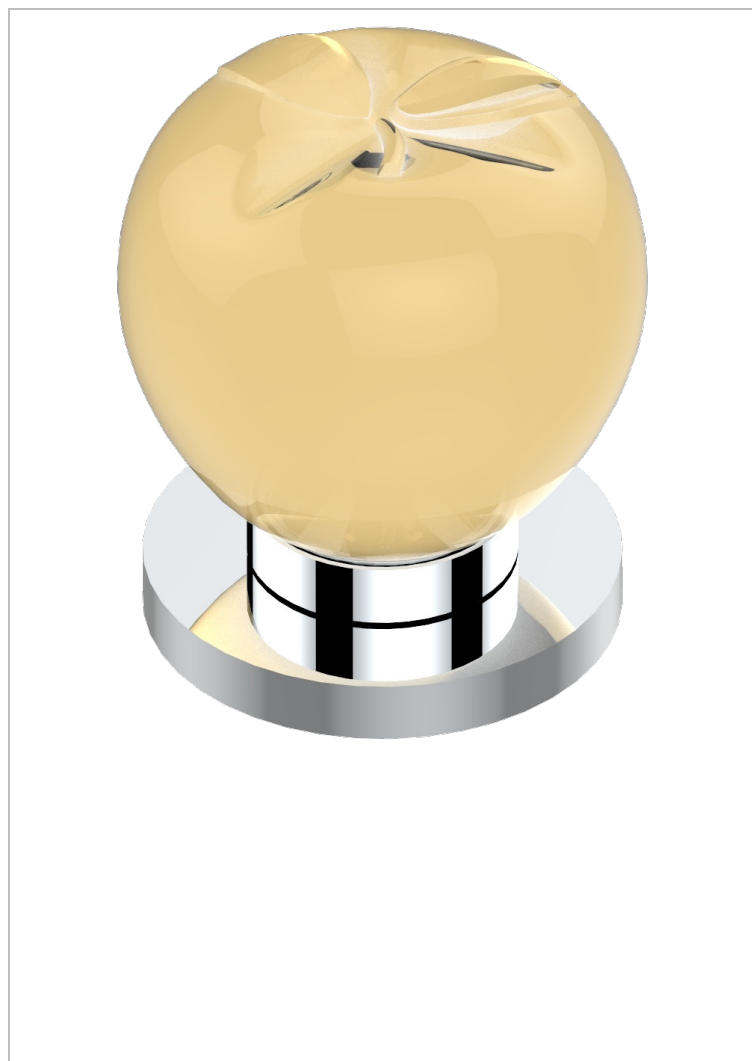

POMME GOLD LUSTER CRYSTAL

A46-35

Rim mounted 1/2" valve

CHARACTERISTIC

- Pomme Gold luster crystal
- Rim mounted 1/2" valve

AVAILABLE FINITIONS

Antique nickel - H28
Black ceram - D30
Blush PVD - H62
Brass color PVD - H49
Brown bronze color PVD - F33
Gold color PVD - H52

Graphite PVD - H64
Lacquered light bronze - D01
Matt Umber PVD - H67
Matt blush PVD - H60
Matt brass color PVD - H50
Matt brown bronze color PVD - F34

Matt chrome - C02
Matt gold - F07
Matt gold color PVD - H53
Matt graphite PVD - H65
Matt nickel (color finish) - C01
Matt nickel color PVD - H56

Nickel color PVD - H55
Polished chrome (color finish) - A02
Polished chrome / Polished gold (color finish) - G02
Polished gold (color finish) - F01
Polished nickel - B01
Soft gold - F30

Soft matt gold - F31
Umber PVD - H66
Varnished matt antique red copper (color finish) - H07