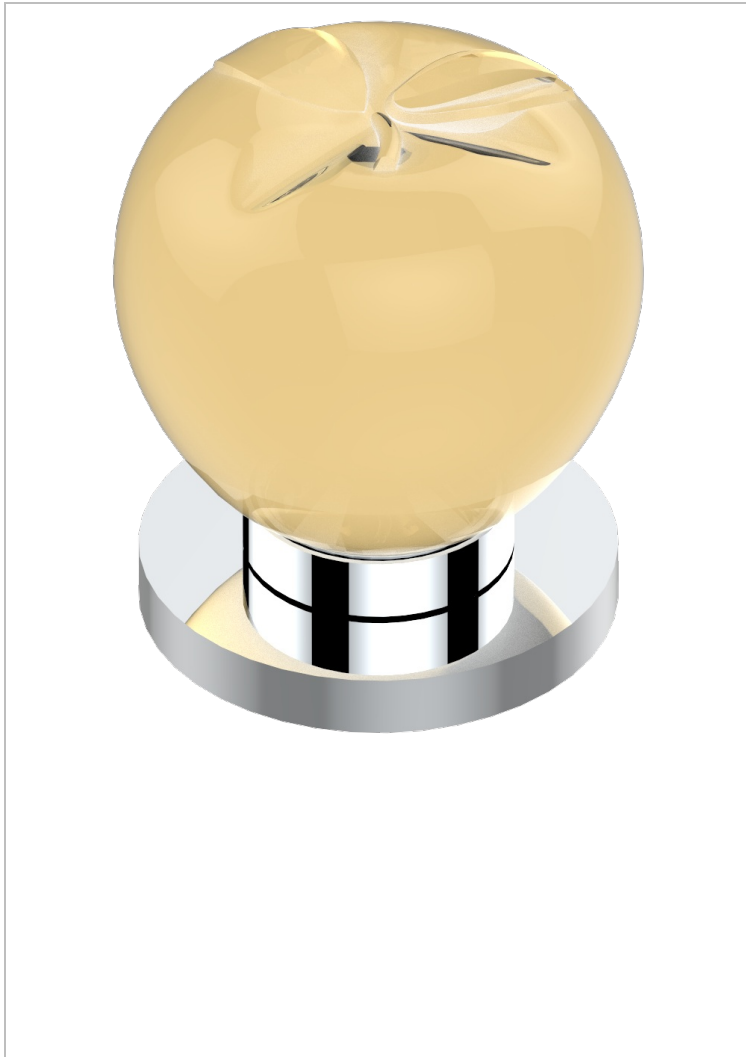

# POMME GOLD LUSTER CRYSTAL

A46-35

Rim mounted 1/2" valve

## CHARACTERISTIC

- Pomme Gold luster crystal
- Rim mounted 1/2" valve

## AVAILABLE FINITIONS

Antique nickel - H28  
Black ceram - D30  
Blush PVD - H62  
Brass color PVD - H49  
Brown bronze color PVD - F33  
Gold color PVD - H52

Graphite PVD - H64  
Lacquered light bronze - D01  
Matt Umber PVD - H67  
Matt blush PVD - H60  
Matt brass color PVD - H50  
Matt brown bronze color PVD - F34

Matt chrome - C02  
Matt gold - F07  
Matt gold color PVD - H53  
Matt graphite PVD - H65  
Matt nickel (color finish) - C01  
Matt nickel color PVD - H56

Nickel color PVD - H55  
Polished chrome (color finish) - A02  
Polished chrome / Polished gold (color finish) - G02  
Polished gold (color finish) - F01  
Polished nickel - B01  
Soft gold - F30