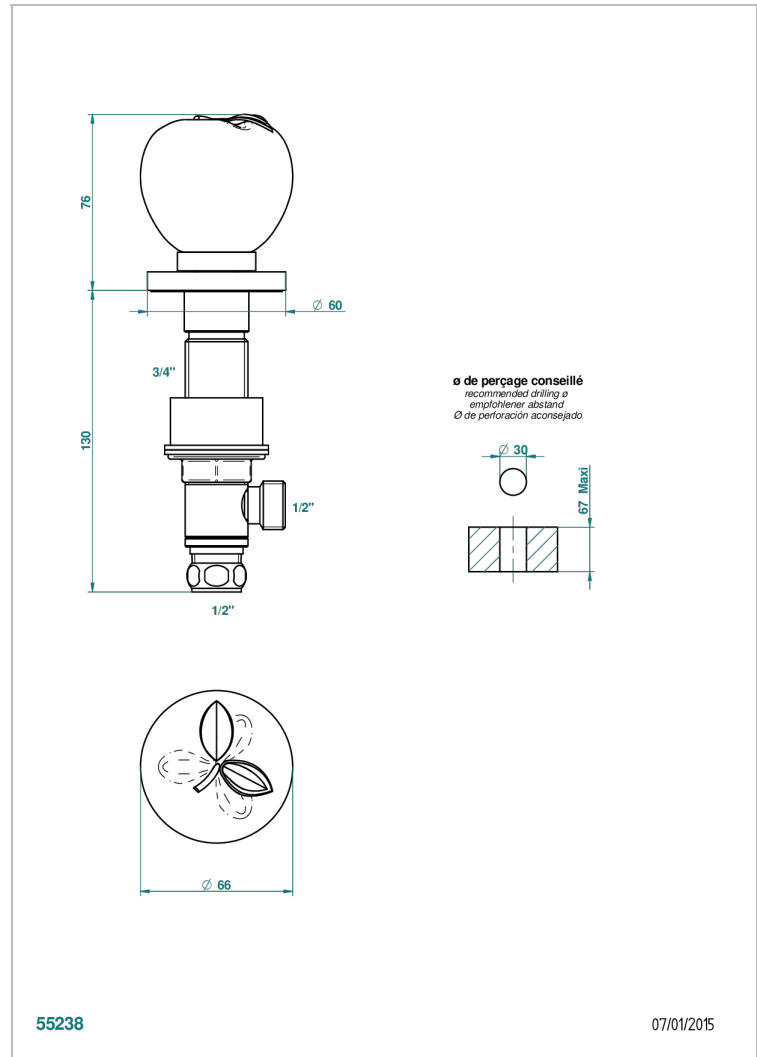

# POMME GOLD LUSTER CRYSTAL

A46-35

Rim mounted 1/2" valve

## CHARACTERISTIC

- Pomme Gold luster crystal
- Rim mounted 1/2" valve