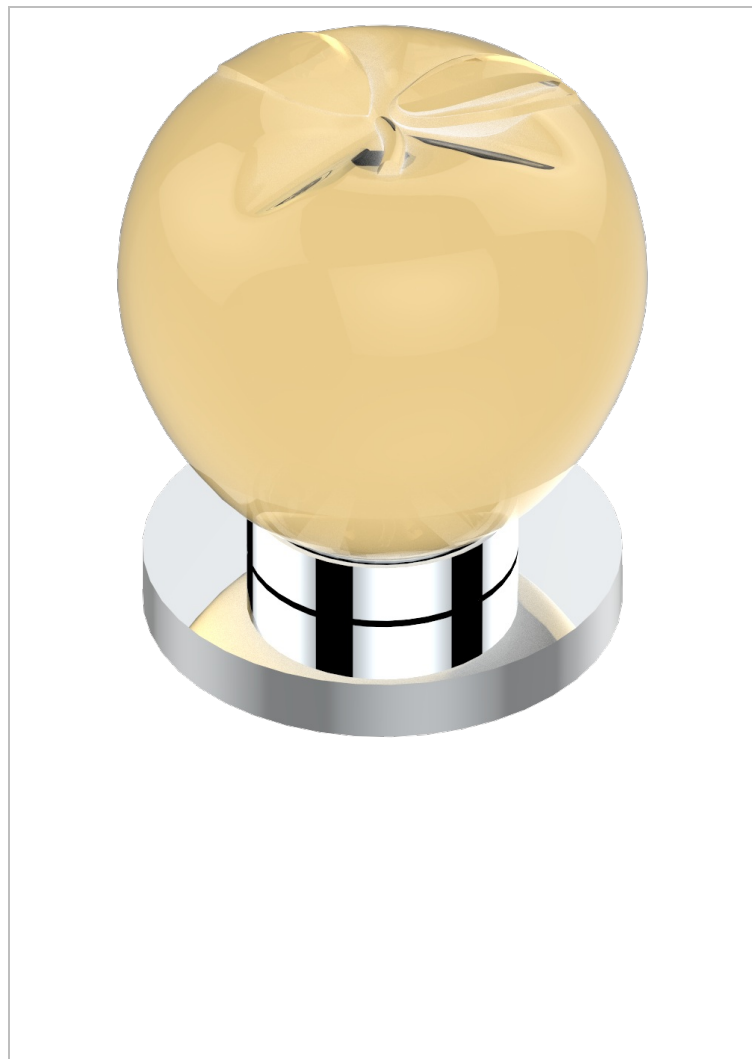

POMME GOLD LUSTER CRYSTAL

A46-35

Rim mounted 1/2" valve

CHARACTERISTIC

- Pomme Gold luster crystal
- Rim mounted 1/2" valve

AVAILABLE FINITIONS

Antique nickel - H28
Black ceram - D30
Blush PVD - H62
Brass color PVD - H49
Brown bronze color PVD - F33
Gold color PVD - H52

Graphite PVD - H64
Lacquered light bronze - D01
Matt Umber PVD - H67
Matt blush PVD - H60
Matt brass color PVD - H50
Matt brown bronze color PVD - F34

Matt chrome - C02
Matt gold - F07
Matt gold color PVD - H53
Matt graphite PVD - H65
Matt nickel (color finish) - C01
Matt nickel color PVD - H56

Nickel color PVD - H55
Polished chrome (color finish) - A02
Polished chrome / Polished gold (color finish) - G02
Polished gold (color finish) - F01
Polished nickel - B01
Soft gold - F30

Soft matt gold - F31
Umber PVD - H66
Varnished matt antique red copper (color finish) - H07