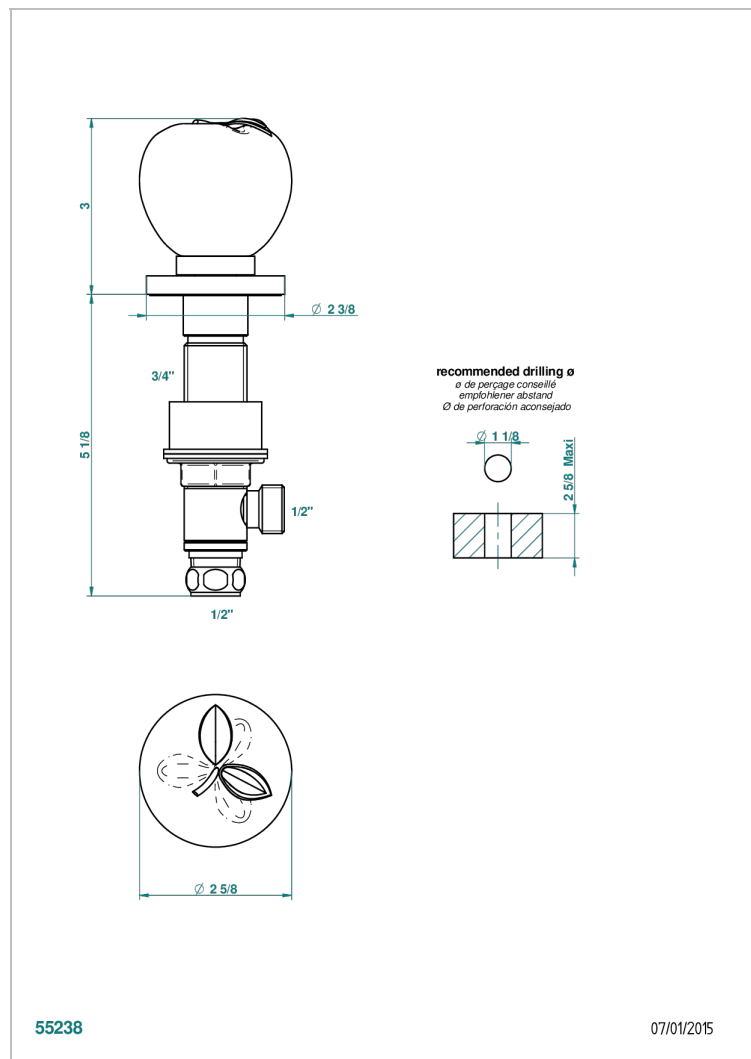

POMME GOLD LUSTER CRYSTAL

A46-35

Rim mounted 1/2" valve

CHARACTERISTIC

- Pomme Gold luster crystal
- Rim mounted 1/2" valve

AVAILABLE FINITIONS

Antique nickel - H28
Black ceram - D30
Blush PVD - H62
Brass color PVD - H49
Brown bronze color PVD - F33
Gold color PVD - H52