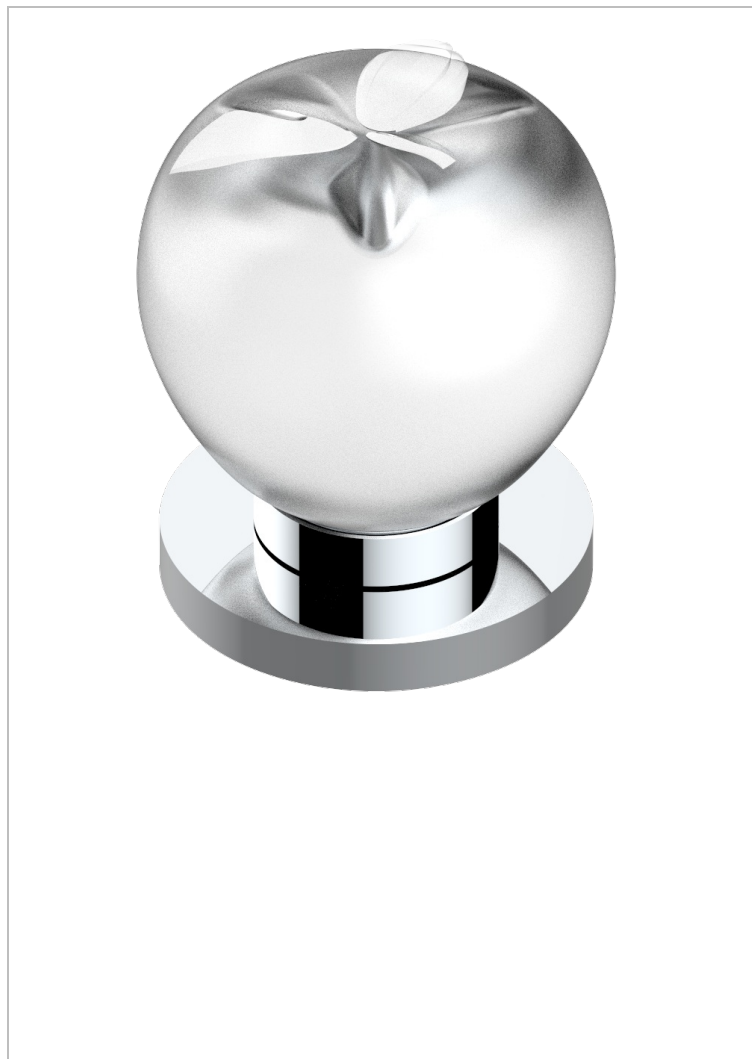

# POMME CLEAR SATIN CRYSTAL

A42-35

Rim mounted 1/2" valve

## CHARACTERISTIC

- Pomme Clear satin crystal
- Rim mounted 1/2" valve

## AVAILABLE FINITIONS

Antique nickel - H28  
Black ceram - D30  
Blush PVD - H62  
Brass color PVD - H49  
Brown bronze color PVD - F33  
Gold color PVD - H52

Graphite PVD - H64  
Lacquered light bronze - D01  
Matt Umber PVD - H67  
Matt blush PVD - H60  
Matt brass color PVD - H50  
Matt brown bronze color PVD - F34

Matt chrome - C02  
Matt gold - F07  
Matt gold color PVD - H53  
Matt graphite PVD - H65  
Matt nickel (color finish) - C01  
Matt nickel color PVD - H56

Nickel color PVD - H55  
Polished chrome (color finish) - A02  
Polished chrome / Polished gold  
(color finish) - G02  
Polished gold (color finish) - F01  
Polished nickel - B01  
Soft gold - F30