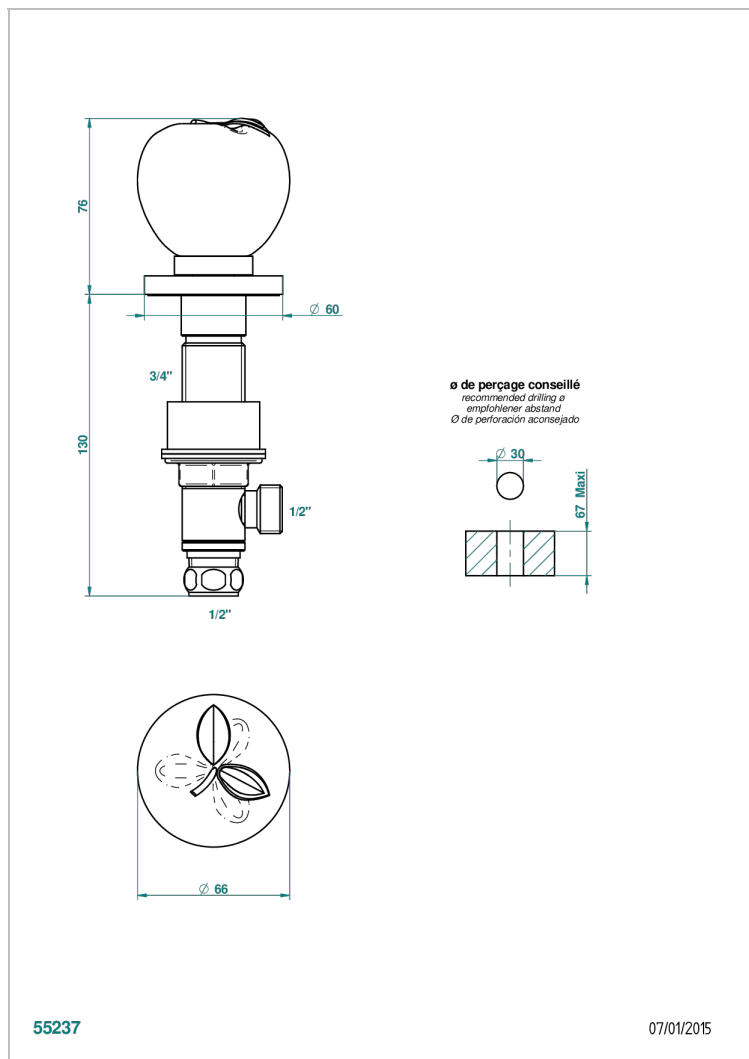

# POMME CLEAR SATIN CRYSTAL

A42-35

Rim mounted 1/2" valve

## CHARACTERISTIC

- Pomme Clear satin crystal
- Rim mounted 1/2" valve