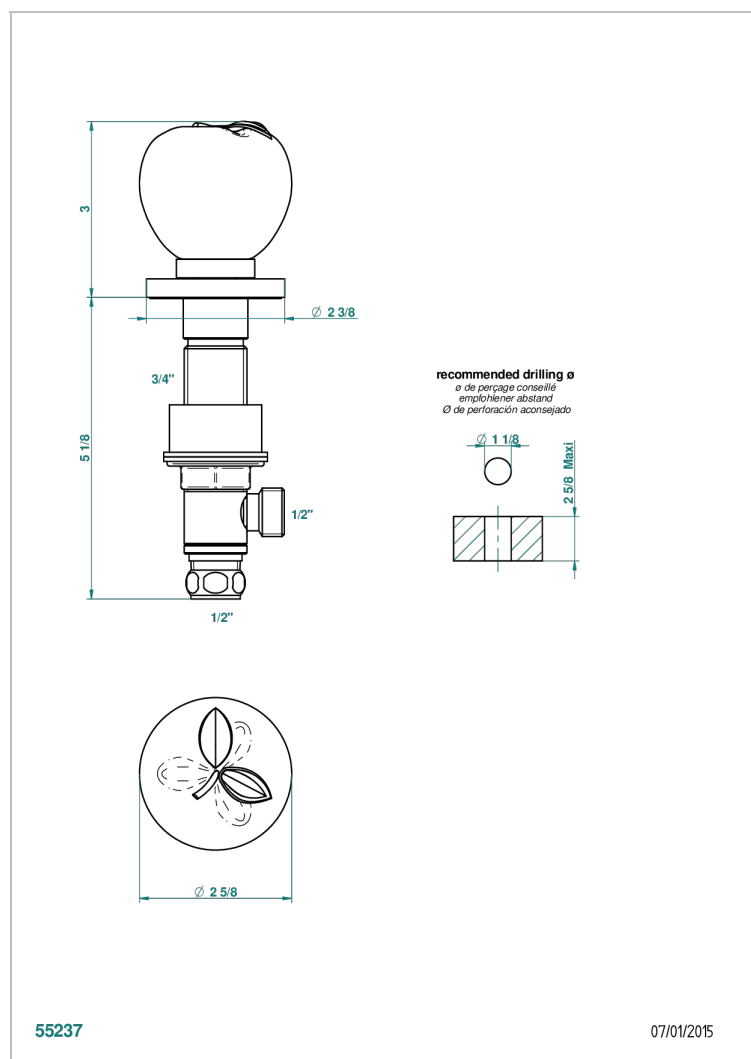

POMME CLEAR SATIN CRYSTAL

A42-35

Rim mounted 1/2" valve

CHARACTERISTIC

- Pomme Clear satin crystal
- Rim mounted 1/2" valve

AVAILABLE FINITIONS

Antique nickel - H28
 Black ceram - D30
 Blush PVD - H62
 Brass color PVD - H49
 Brown bronze color PVD - F33
 Gold color PVD - H52

Nickel color PVD - H55
 Polished chrome (color finish) - A02
 Polished chrome / Polished gold (color finish) - G02
 Polished gold (color finish) - F01
 Polished nickel - B01
 Soft gold - F30

Soft matt gold - F31
 Umber PVD - H66
 Varnished matt antique red copper (color finish) - H07