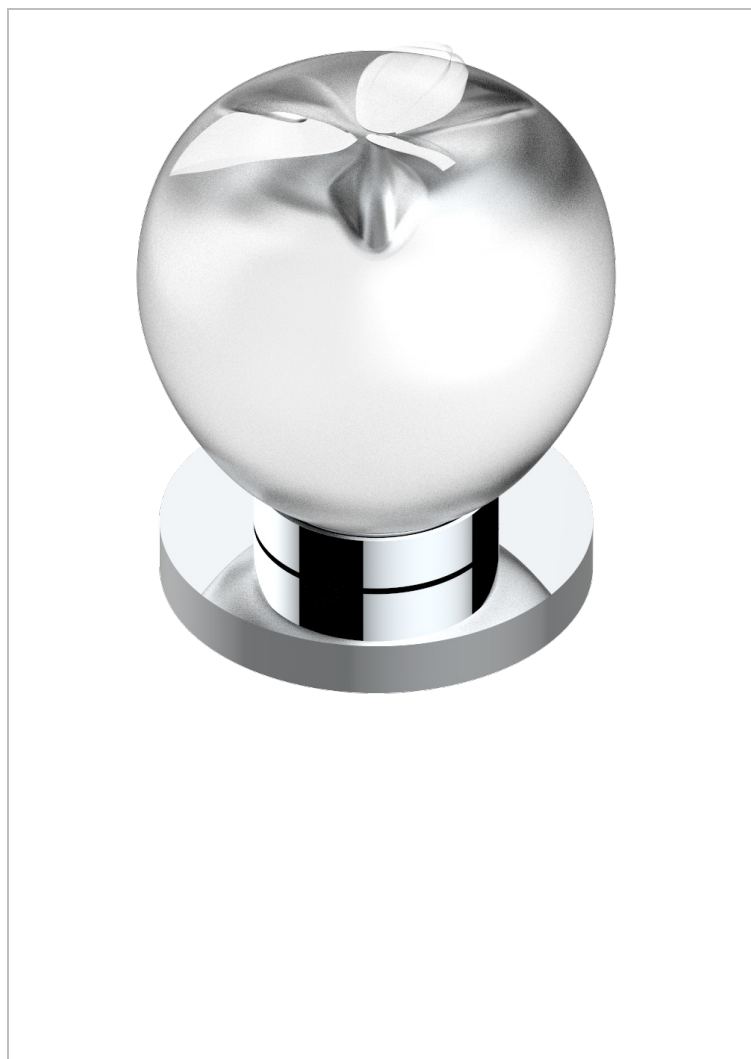

POMME CLEAR SATIN CRYSTAL

A42-35

Rim mounted 1/2" valve

CHARACTERISTIC

- Pomme Clear satin crystal
- Rim mounted 1/2" valve

AVAILABLE FINITIONS

Antique nickel - H28
 Black ceram - D30
 Blush PVD - H62
 Brass color PVD - H49
 Brown bronze color PVD - F33
 Gold color PVD - H52

Graphite PVD - H64
 Lacquered light bronze - D01
 Matt Umber PVD - H67
 Matt blush PVD - H60
 Matt brass color PVD - H50
 Matt brown bronze color PVD - F34

Matt chrome - C02
 Matt gold - F07
 Matt gold color PVD - H53
 Matt graphite PVD - H65
 Matt nickel (color finish) - C01
 Matt nickel color PVD - H56

Nickel color PVD - H55
 Polished chrome (color finish) - A02
 Polished chrome / Polished gold (color finish) - G02
 Polished gold (color finish) - F01
 Polished nickel - B01
 Soft gold - F30

Soft matt gold - F31
 Umber PVD - H66
 Varnished matt antique red copper (color finish) - H07