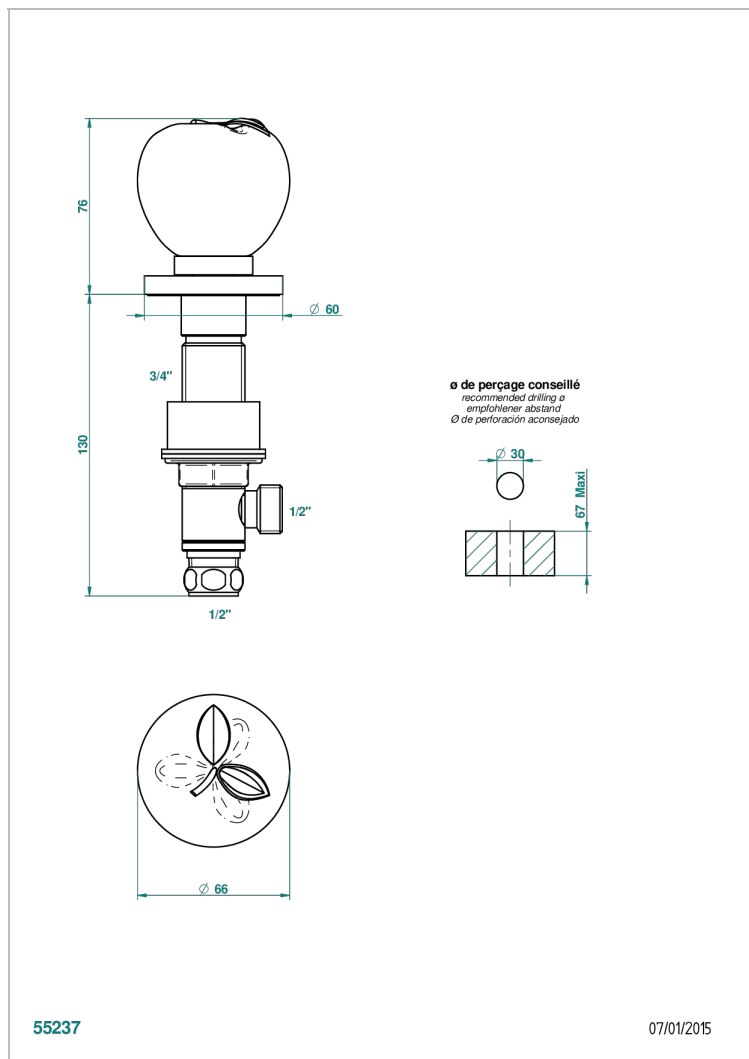

POMME CLEAR SATIN CRYSTAL

A42-35

Rim mounted 1/2" valve

55237

07/01/2015

CHARACTERISTIC

- Pomme Clear satin crystal
- Rim mounted 1/2" valve

AVAILABLE FINITIONS