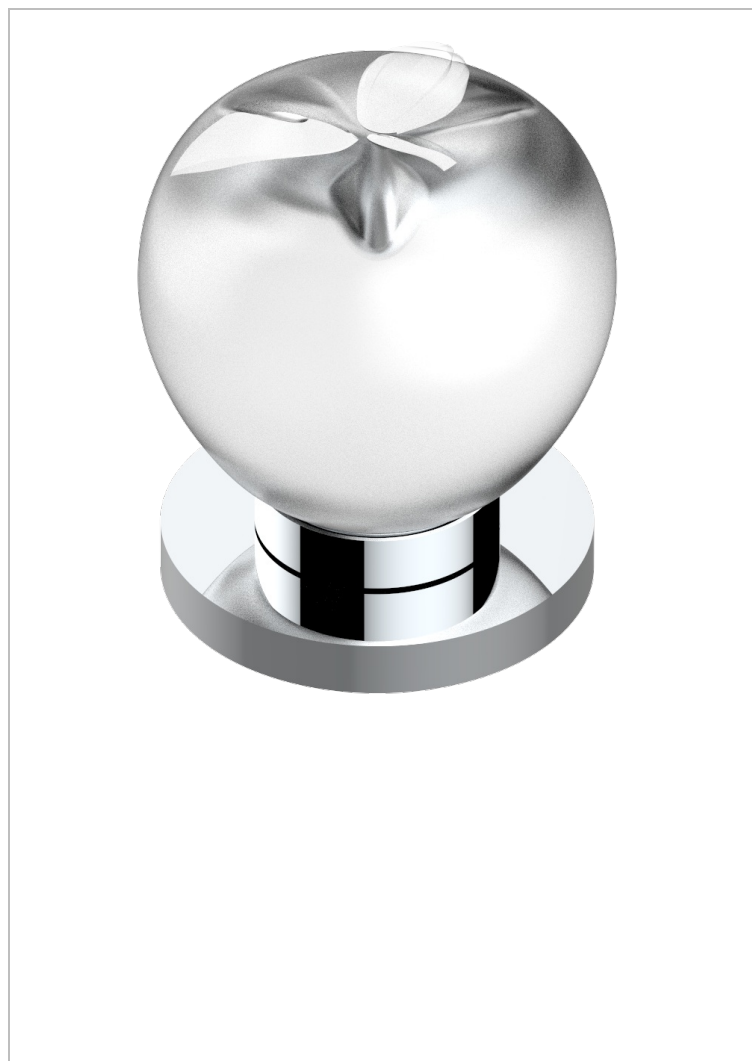

POMME CLEAR SATIN CRYSTAL

A42-35

Rim mounted 1/2" valve

CHARACTERISTIC

- Pomme Clear satin crystal
- Rim mounted 1/2" valve

AVAILABLE FINITIONS

Antique nickel - H28
Black ceram - D30
Blush PVD - H62
Brass color PVD - H49
Brown bronze color PVD - F33
Gold color PVD - H52

Graphite PVD - H64
Lacquered light bronze - D01
Matt Umber PVD - H67
Matt blush PVD - H60
Matt brass color PVD - H50
Matt brown bronze color PVD - F34

Matt chrome - C02
Matt gold - F07
Matt gold color PVD - H53
Matt graphite PVD - H65
Matt nickel (color finish) - C01
Matt nickel color PVD - H56

Nickel color PVD - H55
Polished chrome (color finish) - A02
Polished chrome / Polished gold (color finish) - G02
Polished gold (color finish) - F01
Polished nickel - B01
Soft gold - F30

Soft matt gold - F31
Umber PVD - H66
Varnished matt antique red copper (color finish) - H07