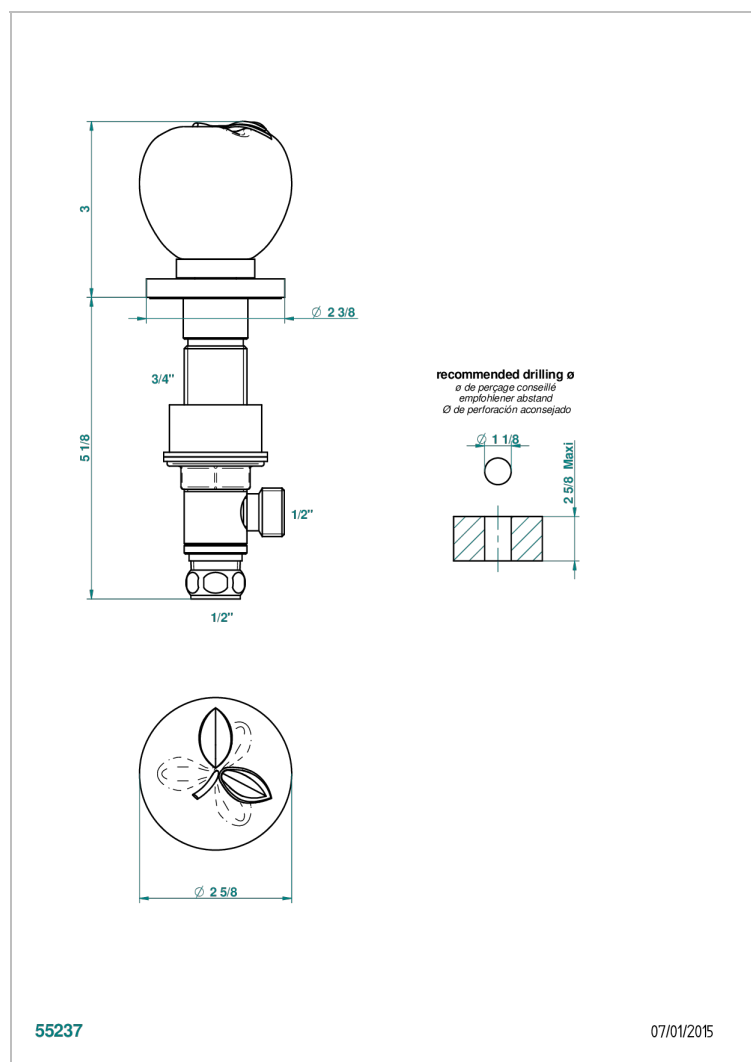

POMME CLEAR SATIN CRYSTAL

A42-35

Rim mounted 1/2" valve

CHARACTERISTIC

- Pomme Clear satin crystal
- Rim mounted 1/2" valve

AVAILABLE FINITIONS

Antique nickel - H28
Black ceram - D30
Blush PVD - H62
Brass color PVD - H49
Brown bronze color PVD - F33
Gold color PVD - H52