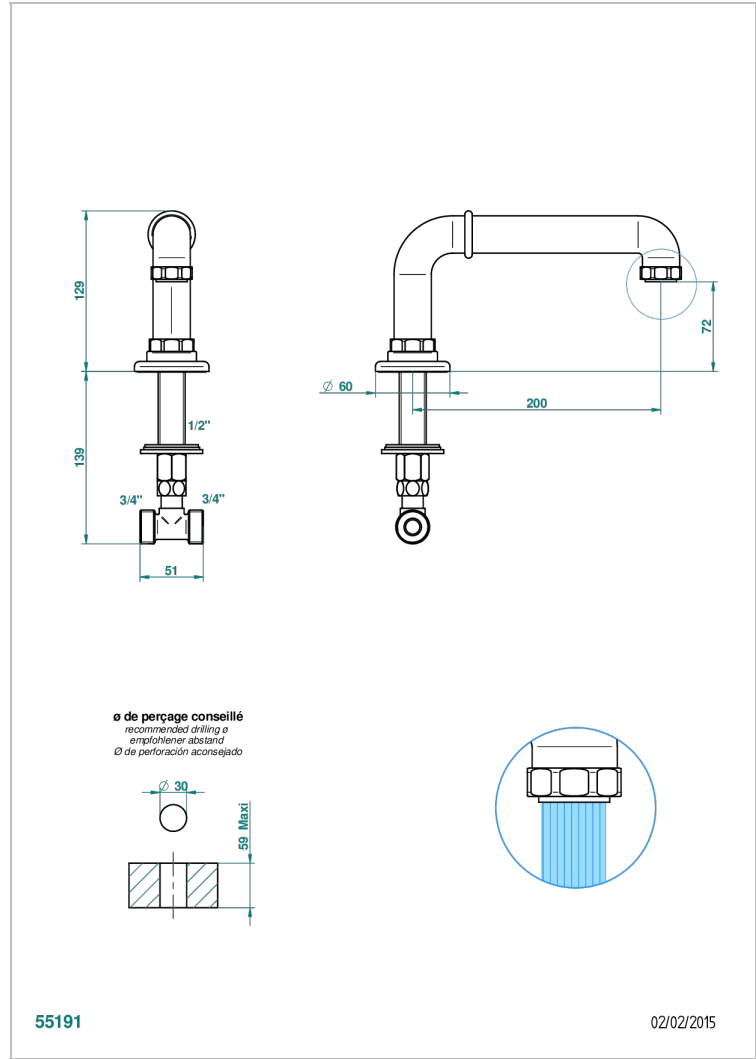

# SAINT-GERMAIN WITH LEVER HANDLES

G7D-29SG

Bathtub spout

THG<sup>®</sup>  
PARIS

## CHARACTERISTIC

- Saint-germain with lever handles
- Bathtub spout