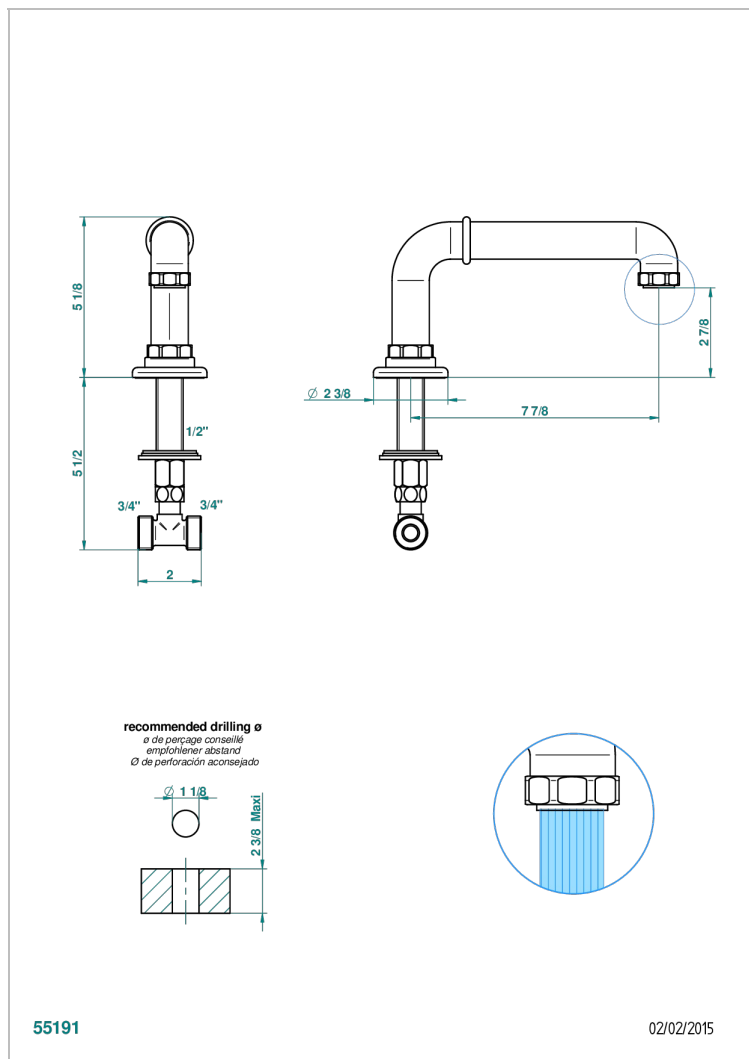

SAINT-GERMAIN WITH LEVER HANDLES

G7D-29SG

Bathtub spout

CHARACTERISTIC

- Saint-germain with lever handles
- Bathtub spout

AVAILABLE FINITIONS

Black ceram - D30
 Blush PVD - H62
 Brass color PVD - H49
 Brown bronze color PVD - F33
 Chrome polished - A02
 Chrome polished / gold polished - G02