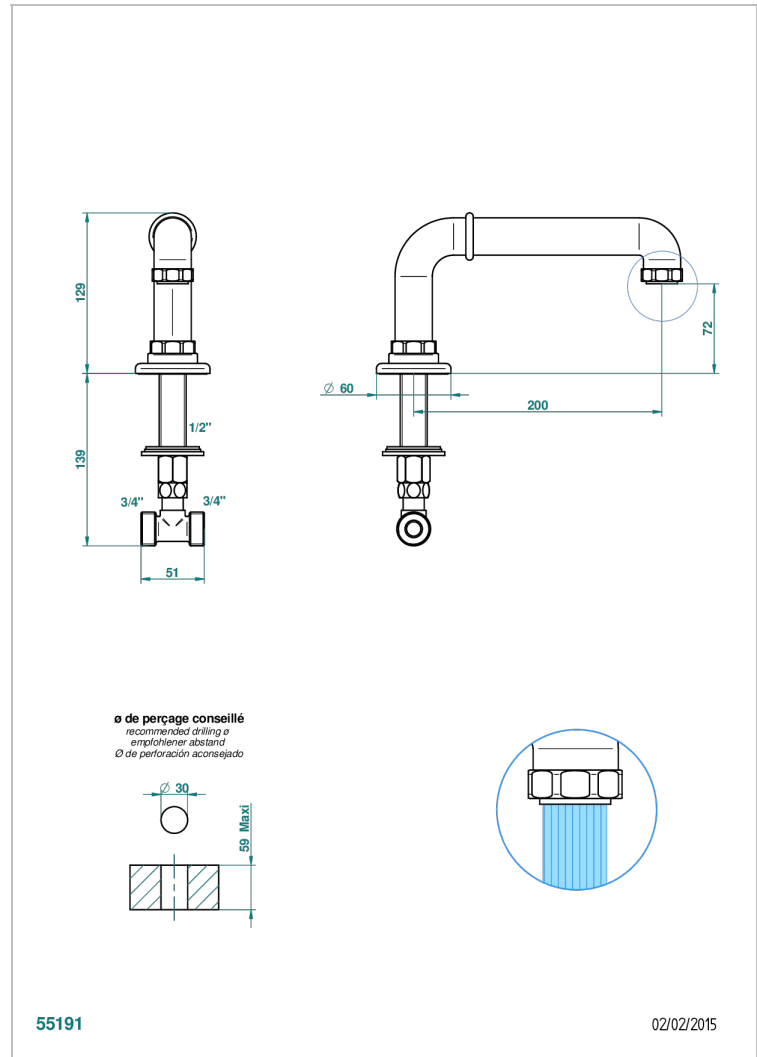

SAINT-GERMAIN WITH LEVER

G7D-29SG

Rim mounted bath spout, super goliath

THG[®]
PARIS

CHARACTERISTIC

- Saint-germain with lever
- Rim mounted bath spout, super goliath

AVAILABLE FINITIONS

Antique nickel - H28
Black ceram - D30
Blush PVD - H62
Brass color PVD - H49
Brown bronze color PVD - F33
Gold color PVD - H52