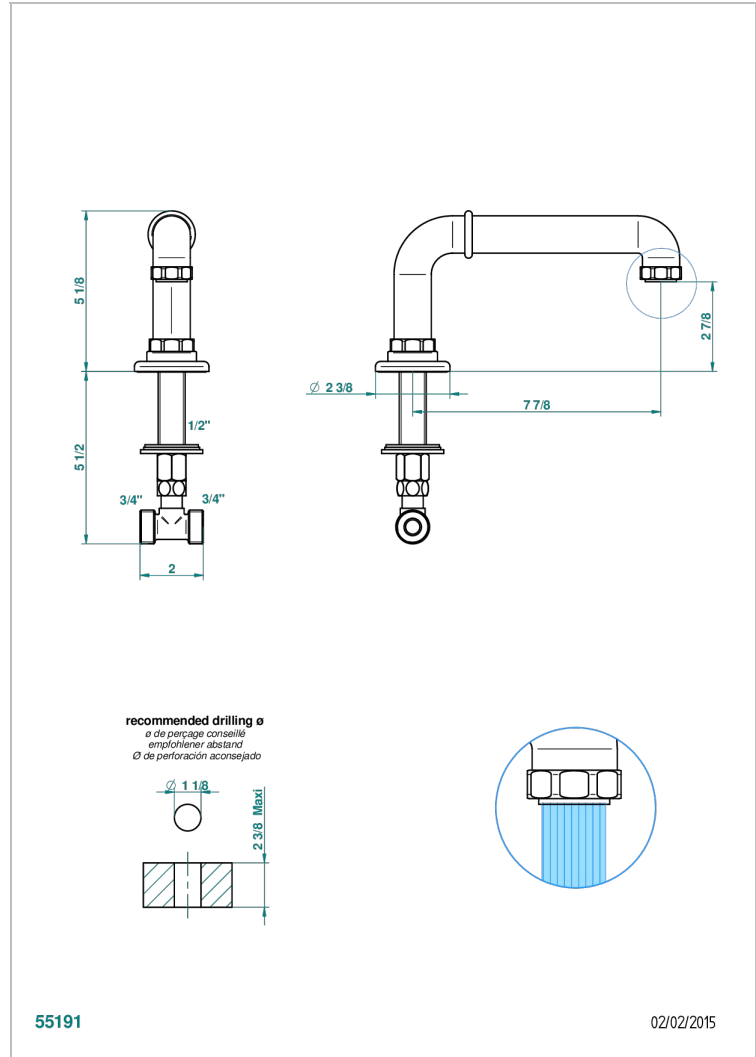

SAINT-GERMAIN WITH LEVER

G7D-29SG

Rim mounted bath spout, super goliath

CHARACTERISTIC

- Saint-germain with lever
- Rim mounted bath spout, super goliath

AVAILABLE FINITIONS

Antique nickel - H28
 Black ceram - D30
 Blush PVD - H62
 Brass color PVD - H49
 Brown bronze color PVD - F33
 Gold color PVD - H52