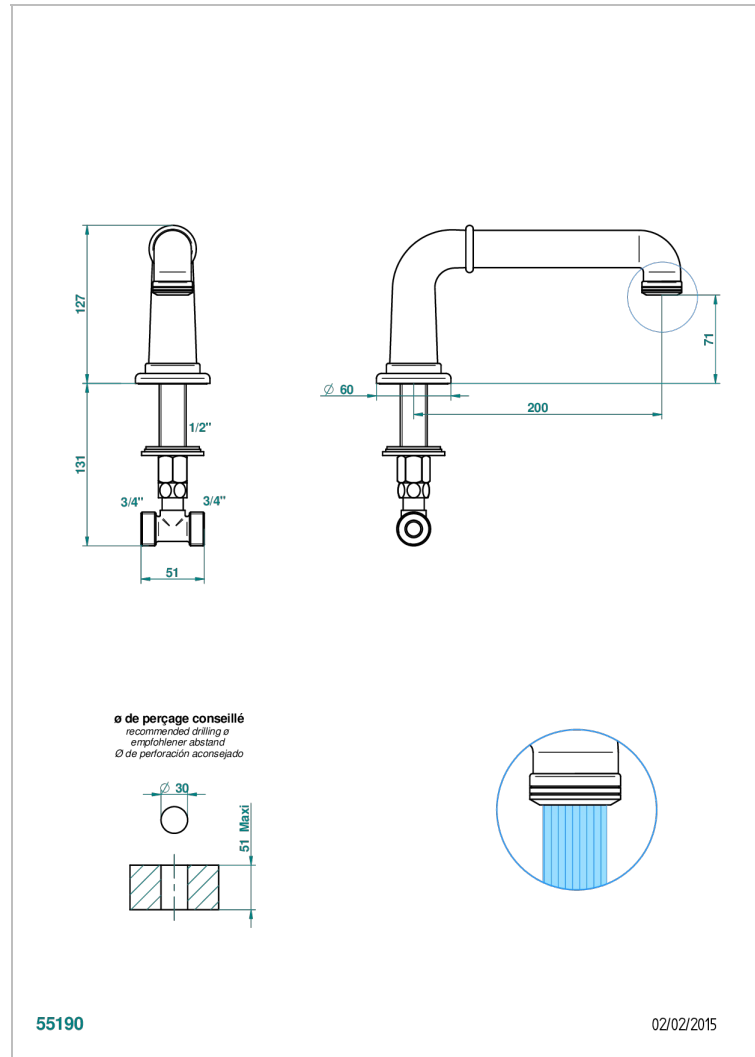

BEAUBOURG WITH LEVER HANDLES

G7B-29SG

Bathtub spout

THG[®]
PARIS

CHARACTERISTIC

- Beaubourg with lever handles
- Bathtub spout

AVAILABLE FINITIONS

Black ceram - D30
Blush PVD - H62
Brass color PVD - H49
Brown bronze color PVD - F33
Chrome polished - A02
Chrome polished / gold polished - G02