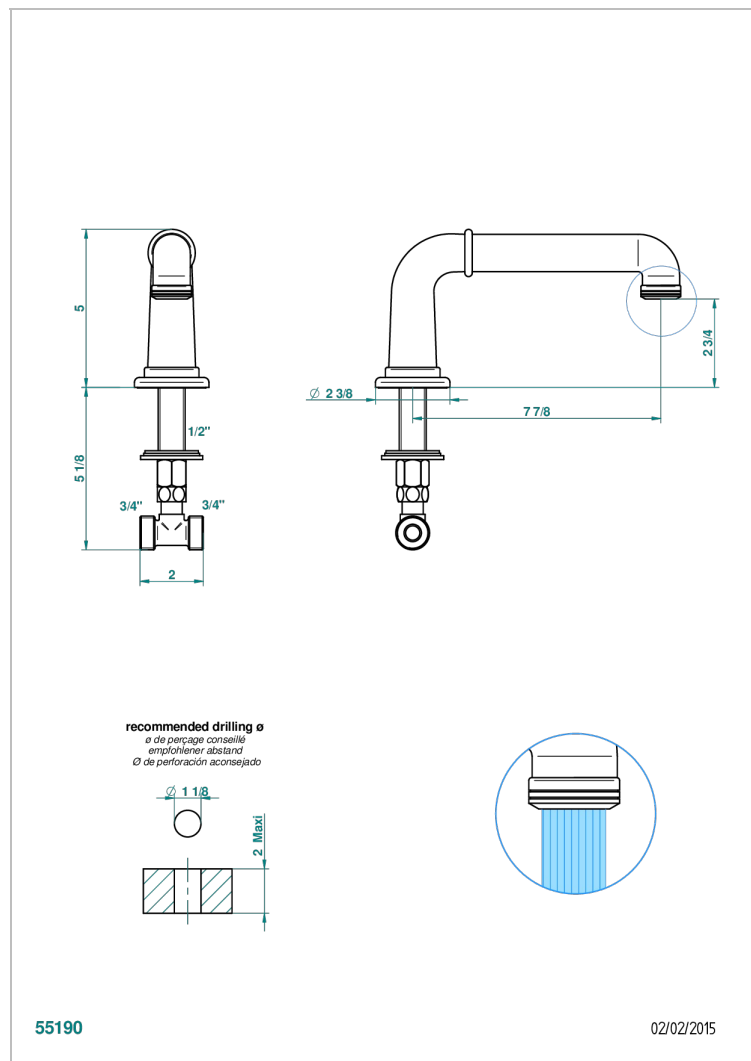

BEAUBOURG WITH LEVER HANDLES

G7B-29SG

Bathtub spout

CHARACTERISTIC

- Beaubourg with lever handles
- Bathtub spout

AVAILABLE FINITIONS

Black ceram - D30
 Blush PVD - H62
 Brass color PVD - H49
 Brown bronze color PVD - F33
 Chrome polished - A02
 Chrome polished / gold polished - G02