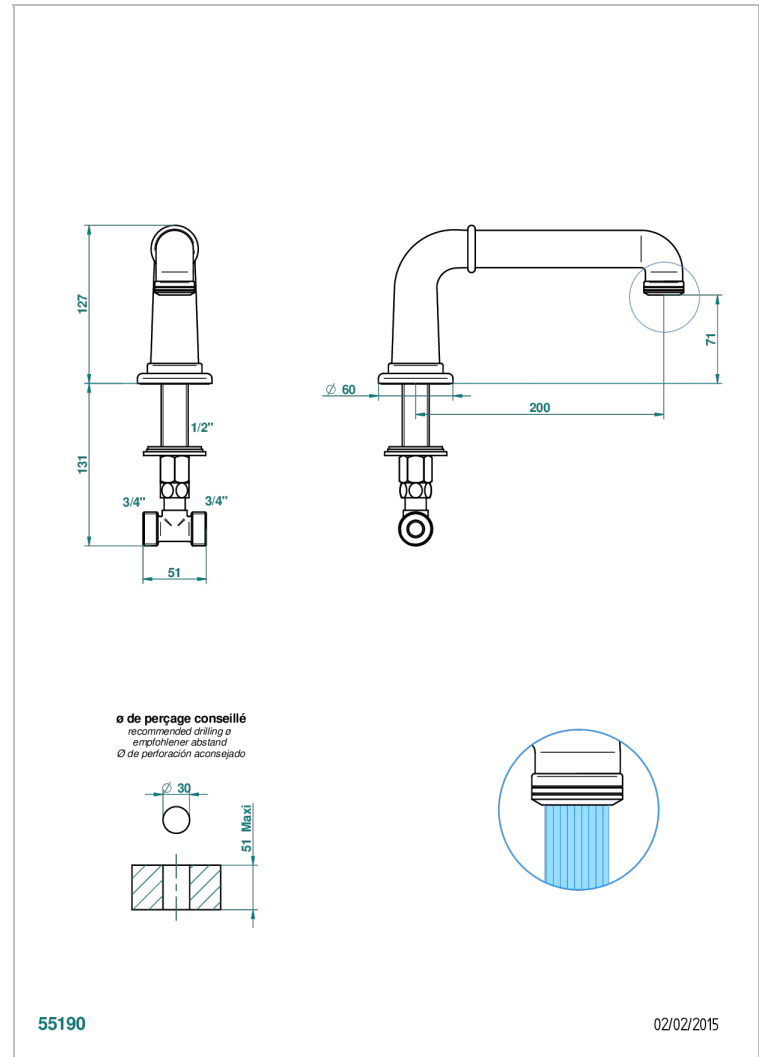

# BEAUBOURG WITH LEVER

G7B-29SG

Rim mounted bath spout, super goliath

THG<sup>®</sup>  
PARIS

## CHARACTERISTIC

- Beaubourg with lever
- Rim mounted bath spout, super goliath