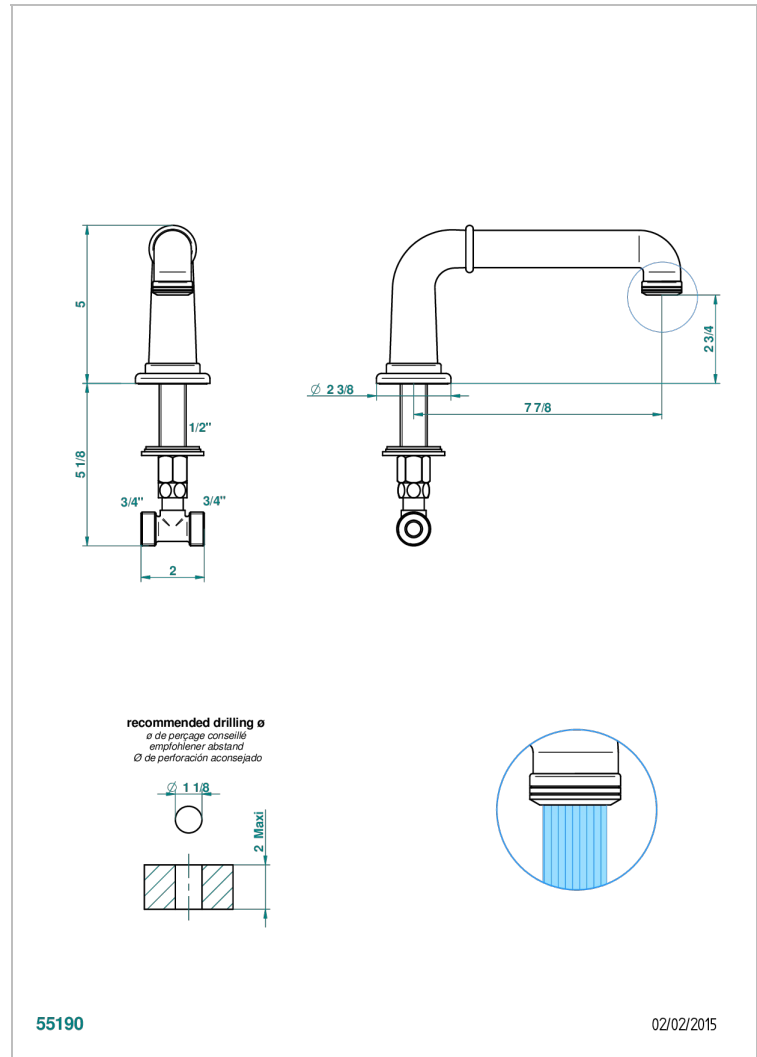

BEAUBOURG WITH LEVER

G7B-29SG

Rim mounted bath spout, super goliath

THG[®]
PARIS

CHARACTERISTIC

- Beaubourg with lever
- Rim mounted bath spout, super goliath

AVAILABLE FINITIONS

Antique nickel - H28
Black ceram - D30
Blush PVD - H62
Brass color PVD - H49
Brown bronze color PVD - F33
Gold color PVD - H52