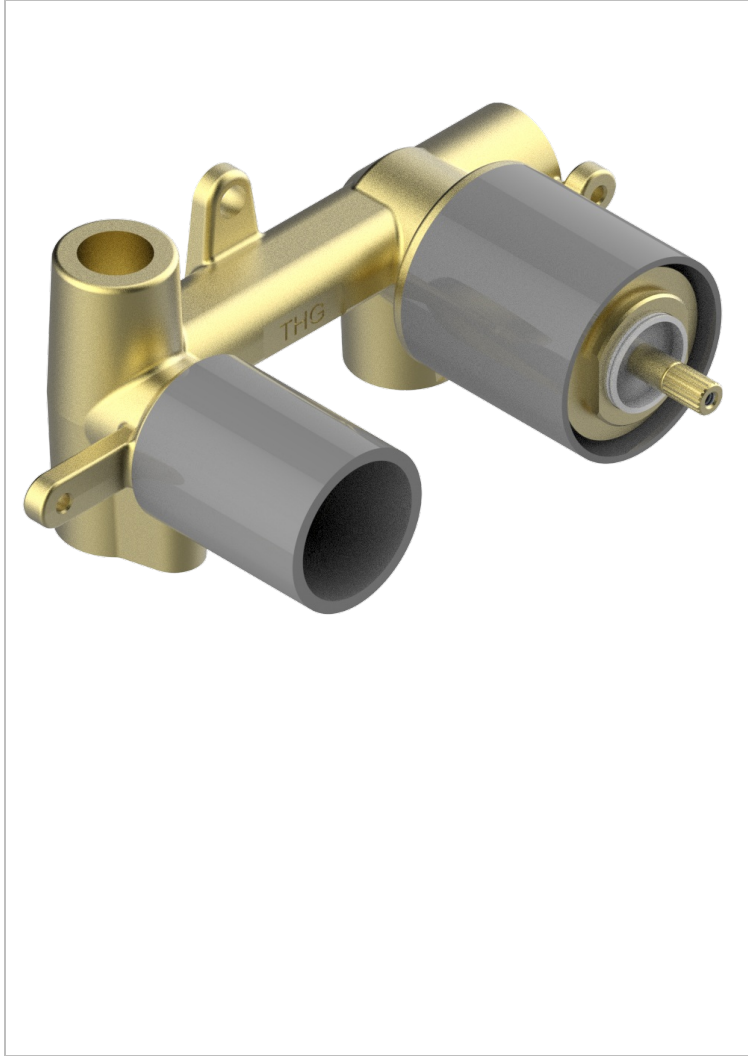

# GENERAL PRODUCTS

G00-5840/MAP

Rough parts for eho wall mixer

## CHARACTERISTIC

- General Products
- Rough parts for eho wall mixer