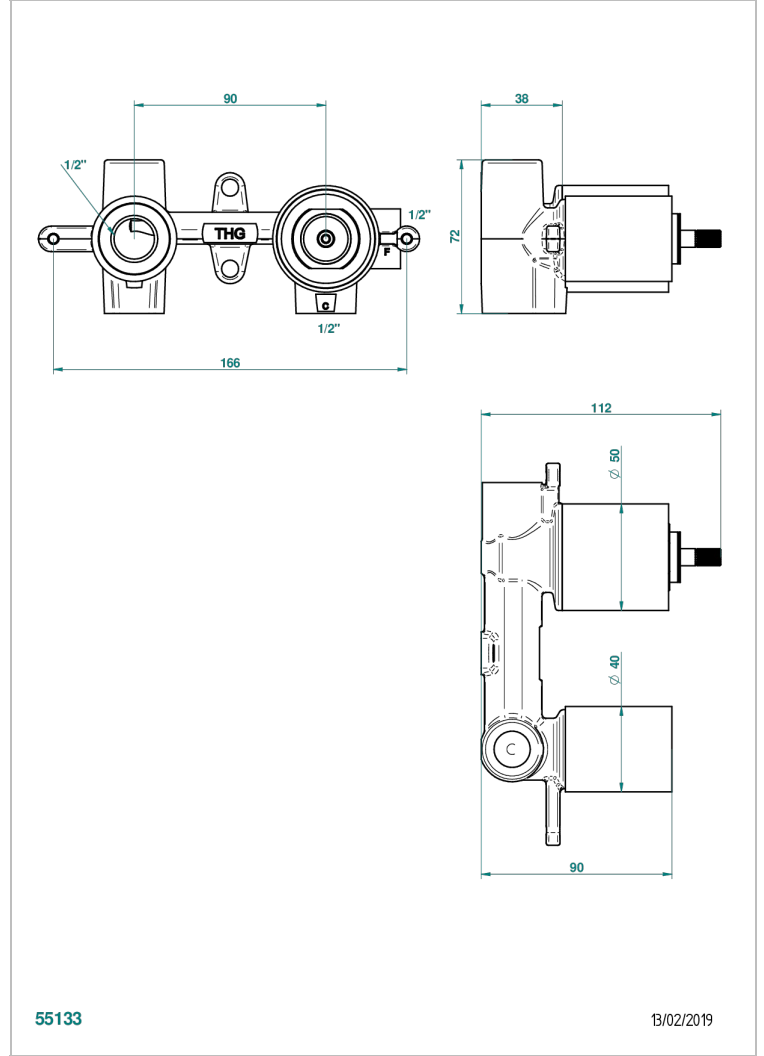

# GENERAL PRODUCTS

G00-5840/MAP

Rough parts for eho wall mixer

## CHARACTERISTIC

- General Products
- Rough parts for eho wall mixer