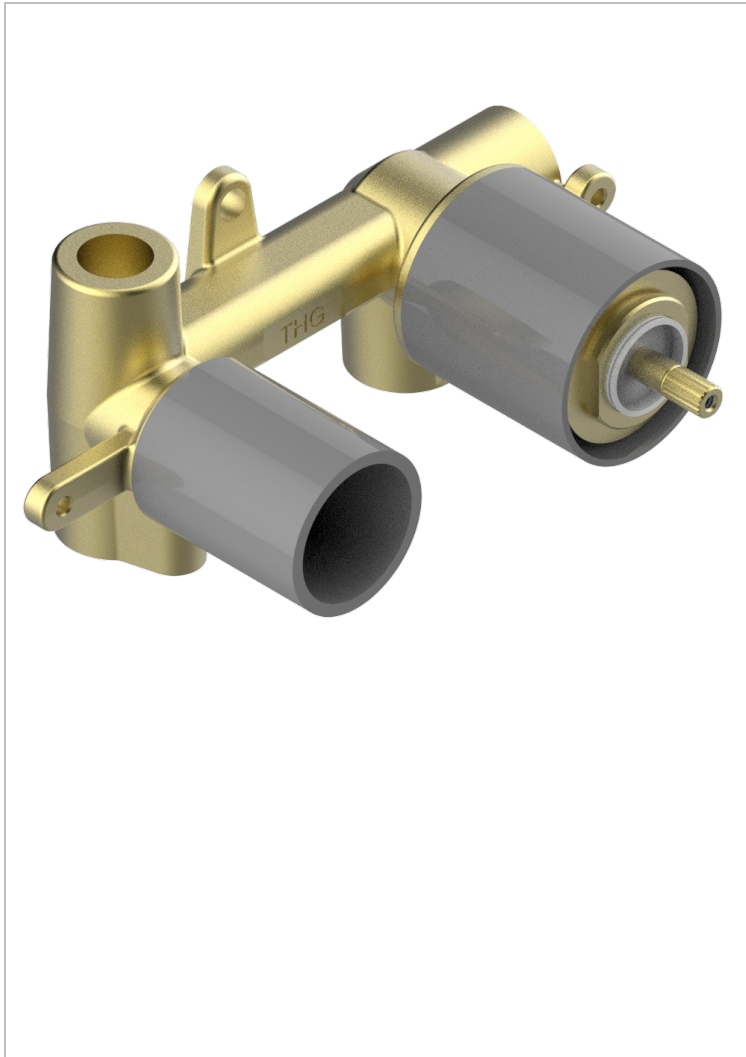

GENERAL PRODUCTS

G00-5840/MAP

Rough parts for eho wall mixer

55133

13/02/2019

CHARACTERISTIC

- General Products
- Rough parts for eho wall mixer

AVAILABLE FINITIONS

*** - A00