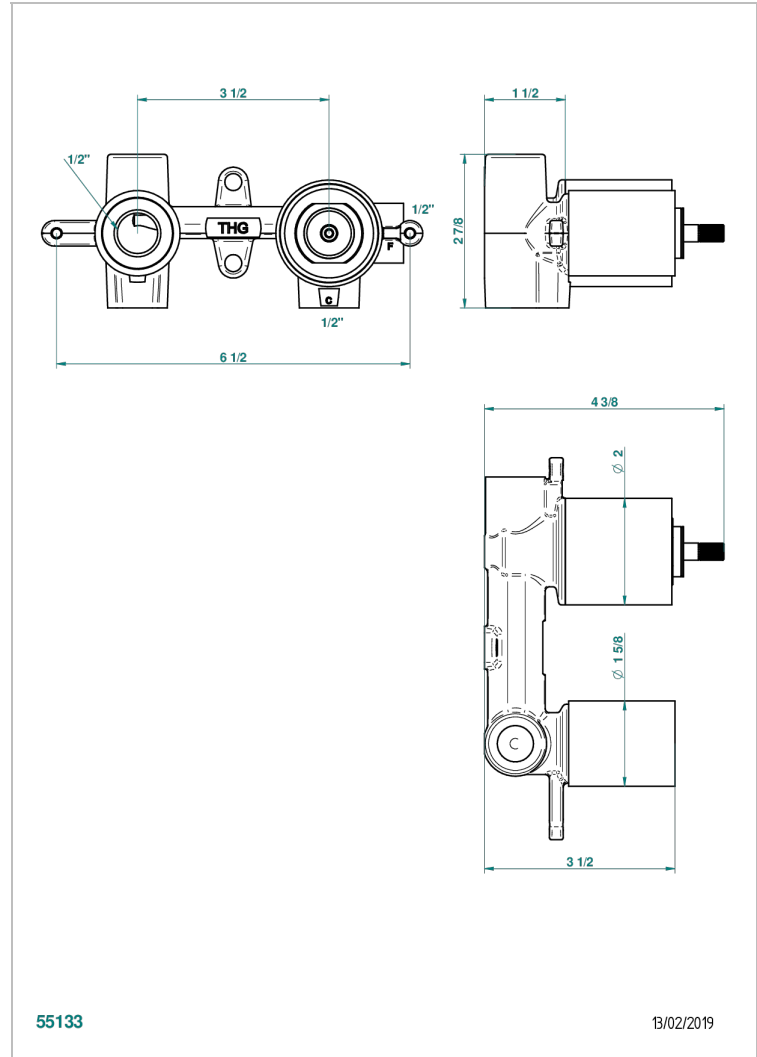

GENERAL PRODUCTS

G00-5840/MAP

Rough parts for eho wall mixer

55133

13/02/2019

CHARACTERISTIC

- General Products
- Rough parts for eho wall mixer

AVAILABLE FINITIONS

*** - A00