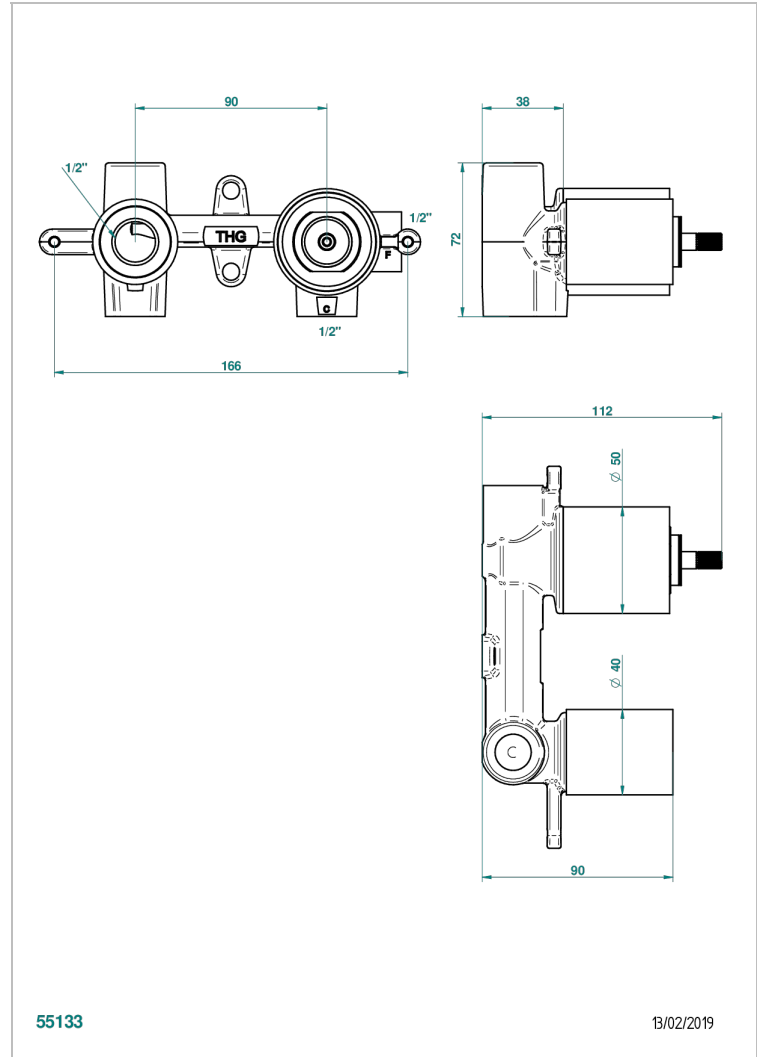

GENERAL ITEMS

G00-5840/MAP

Rough parts for toilet mixer with progressive cartridge. outlet f 1/2

55133

13/02/2019

CHARACTERISTIC

- General Items
- Rough parts for toilet mixer with progressive cartridge. outlet f 1/2

AVAILABLE FINITIONS

*** - A00