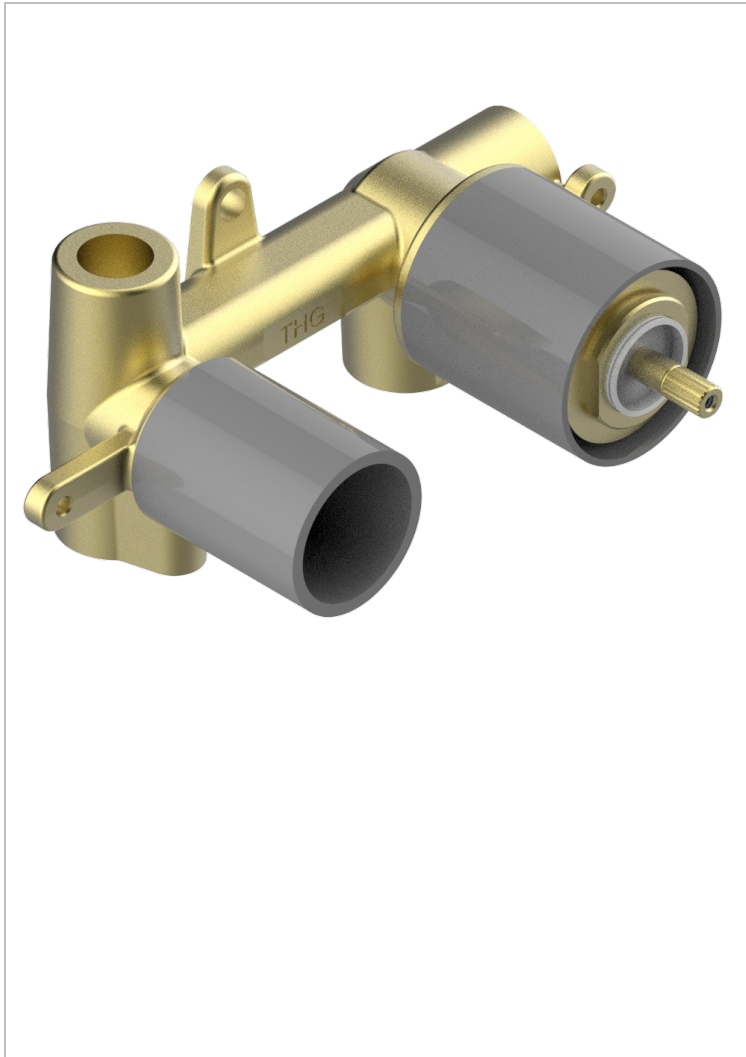

GENERAL ITEMS

G00-5840/MAP

Rough parts for toilet mixer with progressive cartridge. outlet f 1/2

55133

13/02/2019

CHARACTERISTIC

- General Items
- Rough parts for toilet mixer with progressive cartridge. outlet f 1/2

AVAILABLE FINITIONS

*** - A00