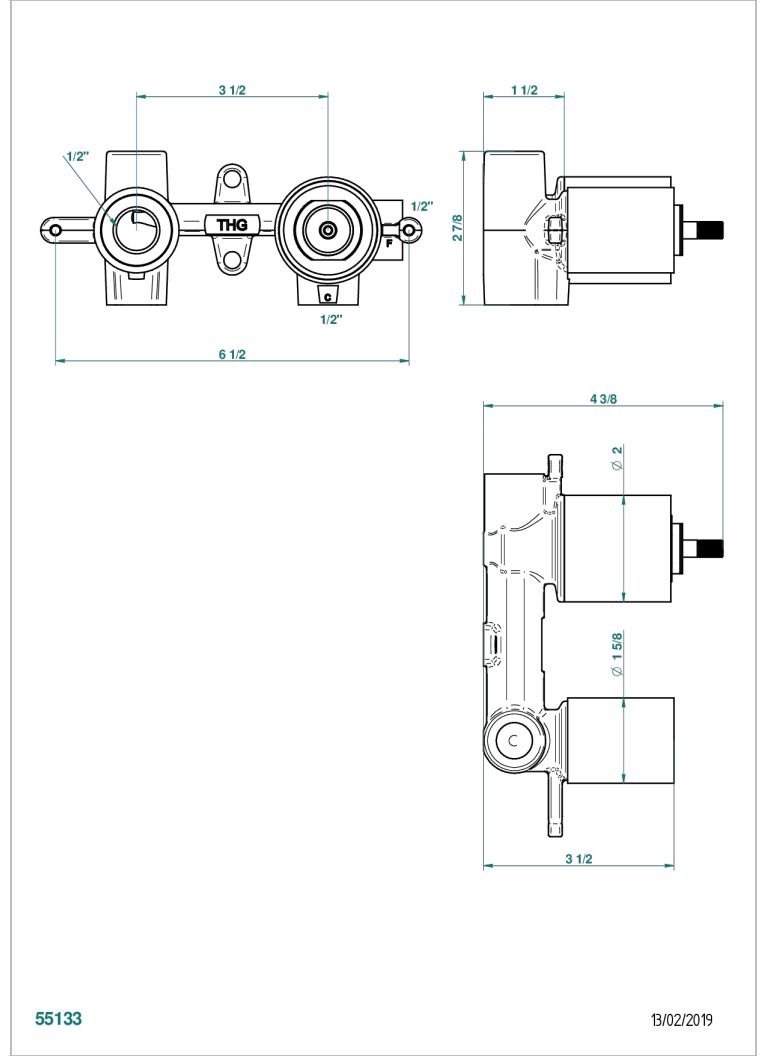

GENERAL ITEMS

G00-5840/MAP

Rough parts for toilet mixer with progressive cartridge. outlet f 1/2

CHARACTERISTIC

- General Items
- Rough parts for toilet mixer with progressive cartridge. outlet f 1/2

AVAILABLE FINITIONS

*** - A00