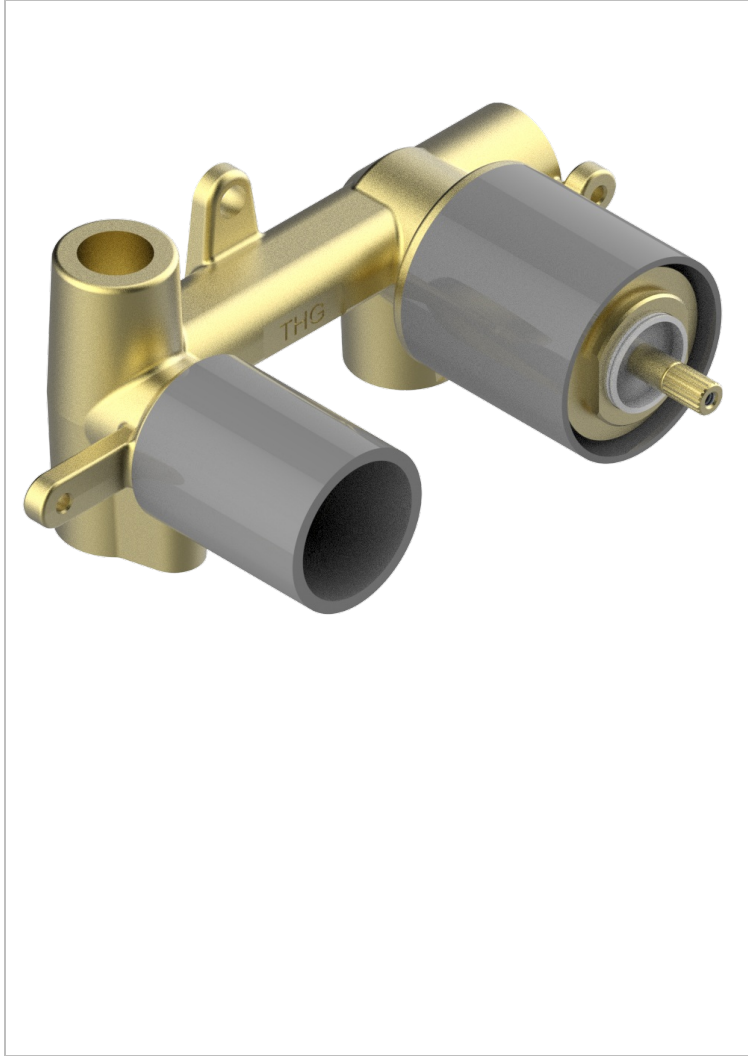

GENERAL ITEMS

G00-5840/MAP

Rough parts for toilet mixer with progressive cartridge. outlet f 1/2

CHARACTERISTIC

- General Items
- Rough parts for toilet mixer with progressive cartridge. outlet f 1/2

AVAILABLE FINITIONS

*** - A00