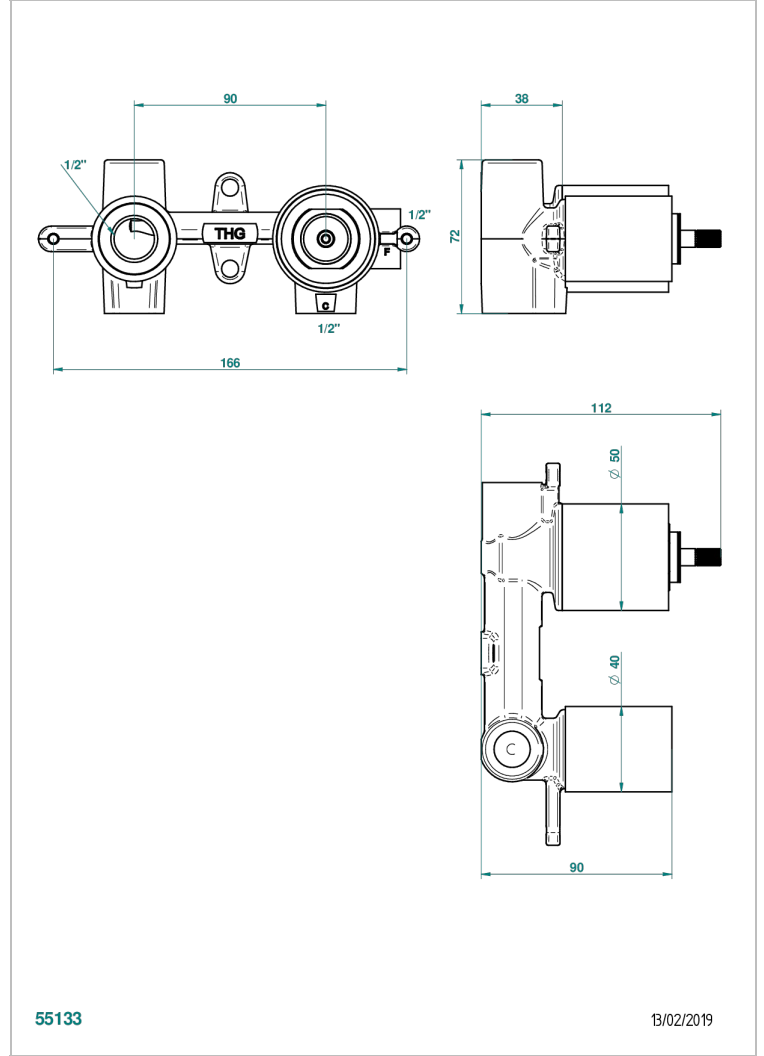

STANDARDARTIKEL

G00-5840/MAP

Rough parts for toilet mixer with progressive cartridge. outlet f 1/2

EIGENSCHAFTEN

- Standardartikel
- Rough parts for toilet mixer with progressive cartridge. outlet f 1/2

VERFÜGBARE OBERFLÄCHEN

*** - A00