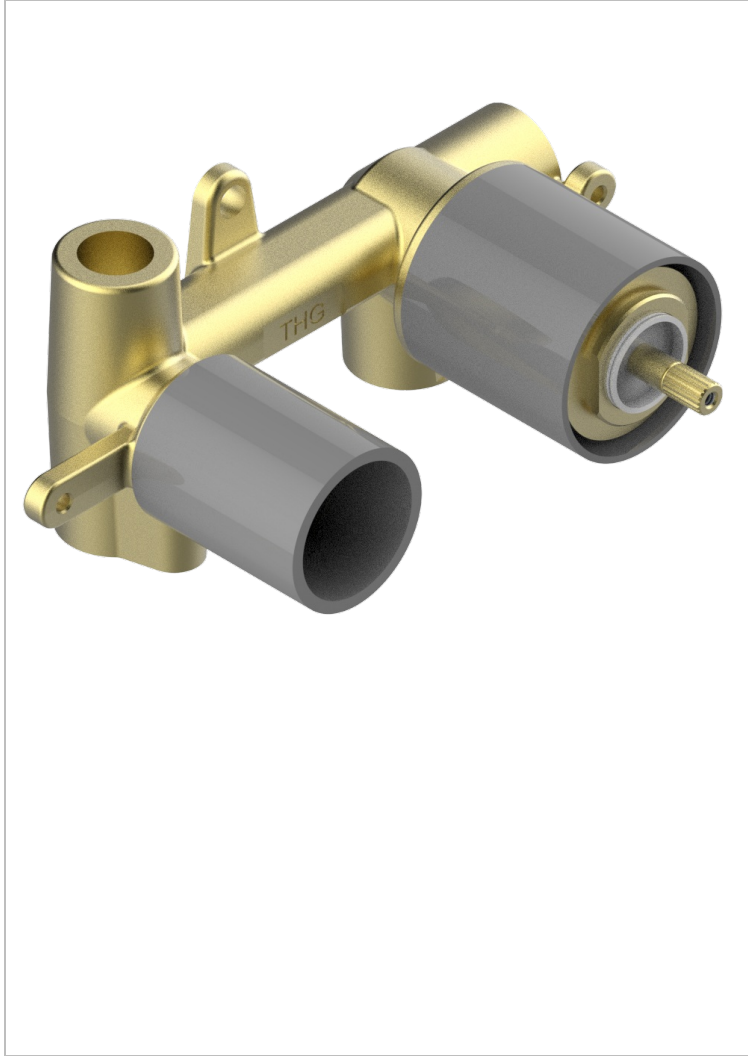

STANDARDARTIKEL

G00-5840/MAP

Rough parts for toilet mixer with progressive cartridge. outlet f 1/2

EIGENSCHAFTEN

- Standardartikel
- Rough parts for toilet mixer with progressive cartridge. outlet f 1/2

VERFÜGBARE OBERFLÄCHEN

*** - A00