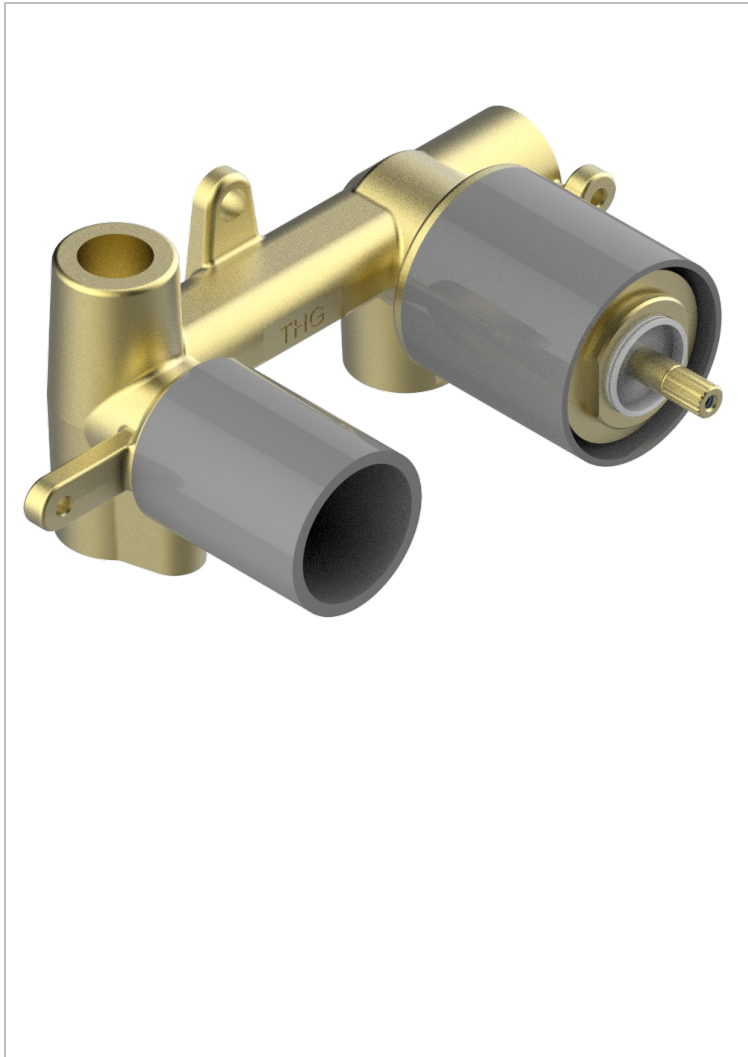

GENERAL ITEMS

G00-5840/MAP

Rough parts for toilet mixer with progressive cartridge. outlet f 1/2

CHARACTERISTIC

- General Items
- Rough parts for toilet mixer with progressive cartridge. outlet f 1/2

AVAILABLE FINITIONS

*** - A00