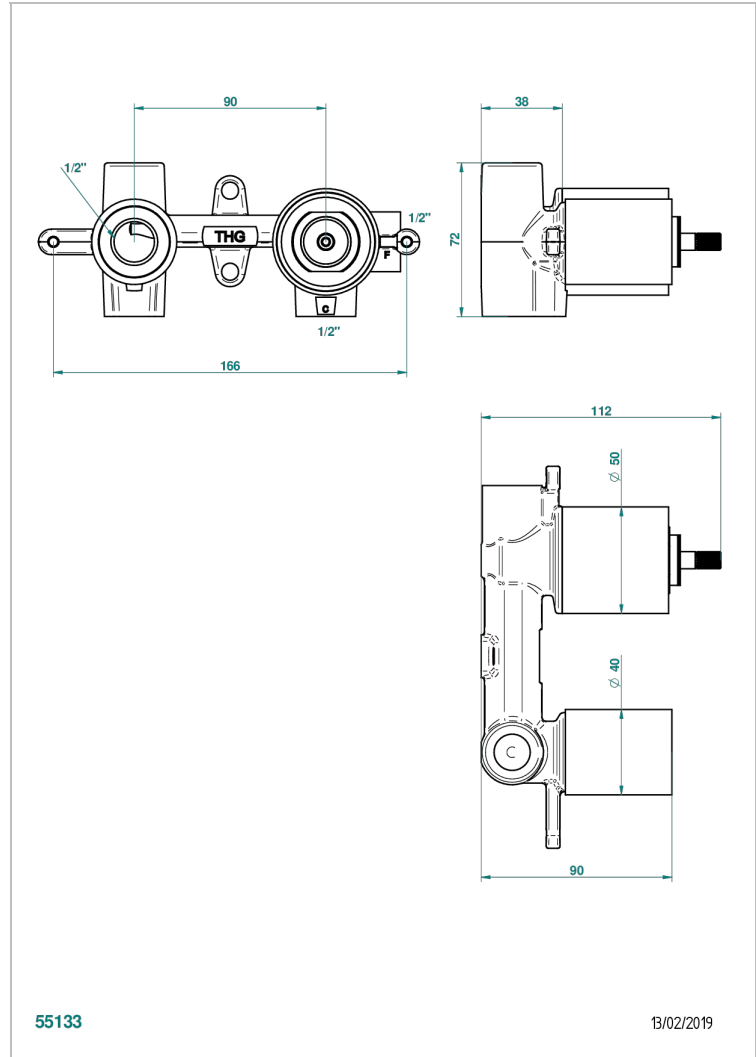

GENERAL ITEMS

G00-5840/MAP

Rough parts for toilet mixer with progressive cartridge. outlet f 1/2

CHARACTERISTIC

- General Items
- Rough parts for toilet mixer with progressive cartridge. outlet f 1/2

AVAILABLE FINITIONS

*** - A00