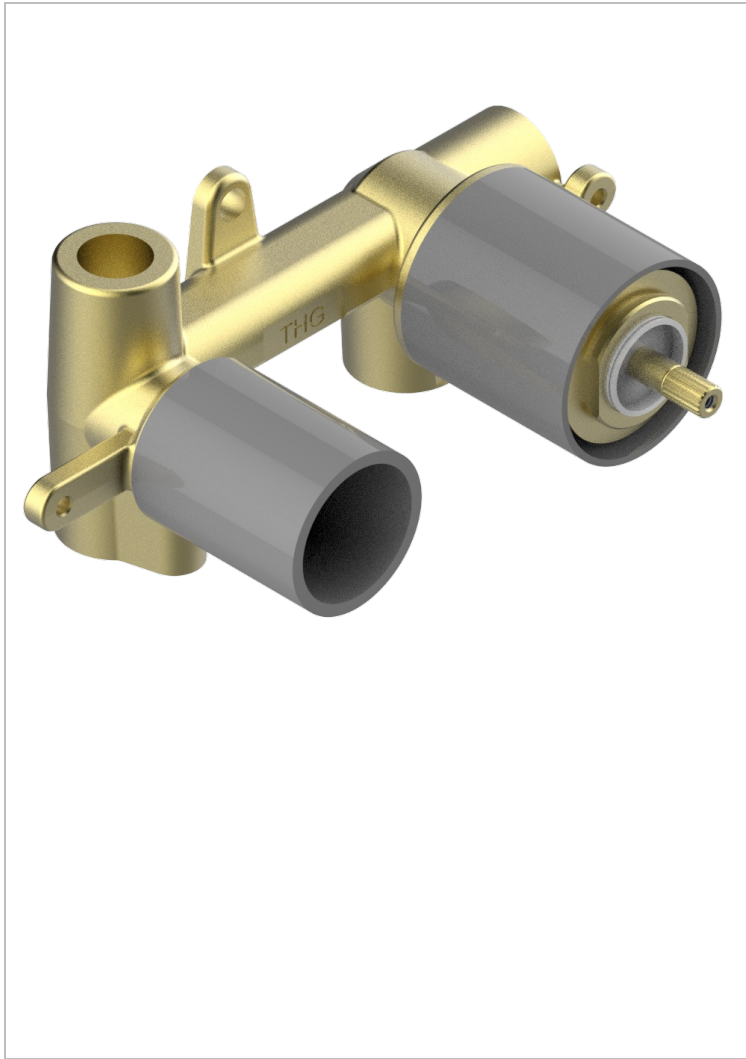

# GENERAL ITEMS

G00-5840/MAP

ROUGH PARTS FOR TOILET MIXER WITH PROGRESSIVE CARTRIDGE. OUTLET F 1/2

THG<sup>®</sup>  
PARIS

## 特色

- General Items
- ROUGH PARTS FOR TOILET MIXER WITH PROGRESSIVE CARTRIDGE. OUTLET F 1/2

## 可选饰面

抛光铜 - A00