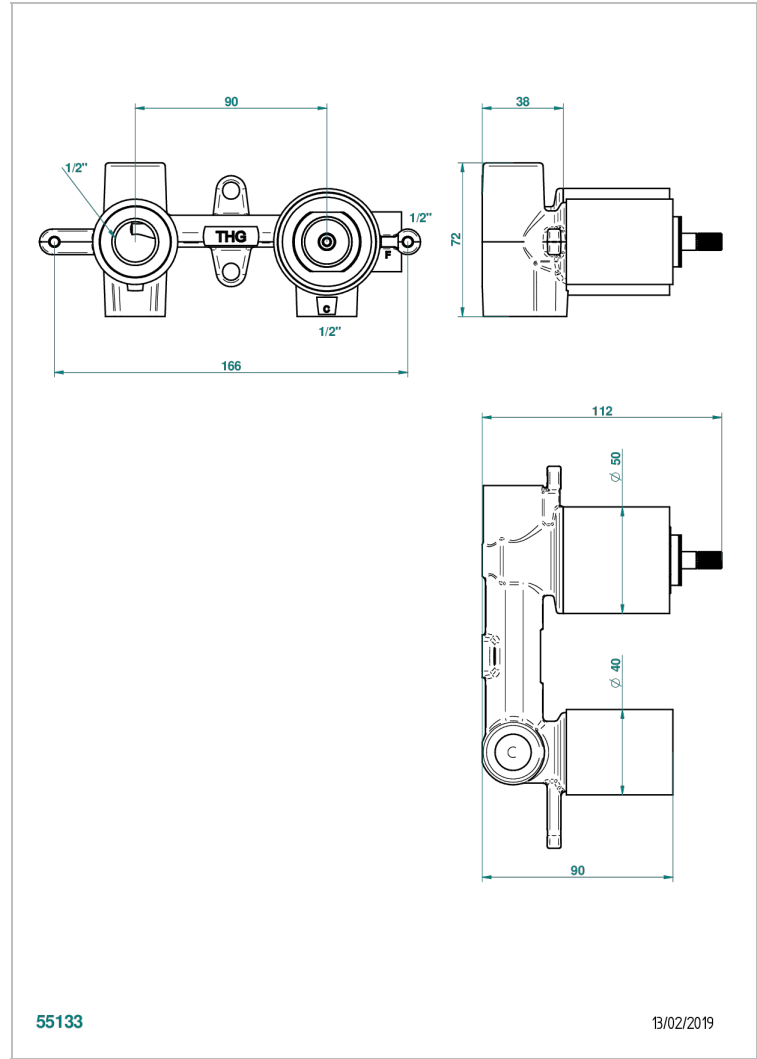

# GENERAL ITEMS

G00-5840/MAP

ROUGH PARTS FOR TOILET MIXER WITH PROGRESSIVE CARTRIDGE. OUTLET F 1/2

THG<sup>®</sup>  
PARIS

## 特色

- General Items
- ROUGH PARTS FOR TOILET MIXER WITH PROGRESSIVE CARTRIDGE. OUTLET F 1/2