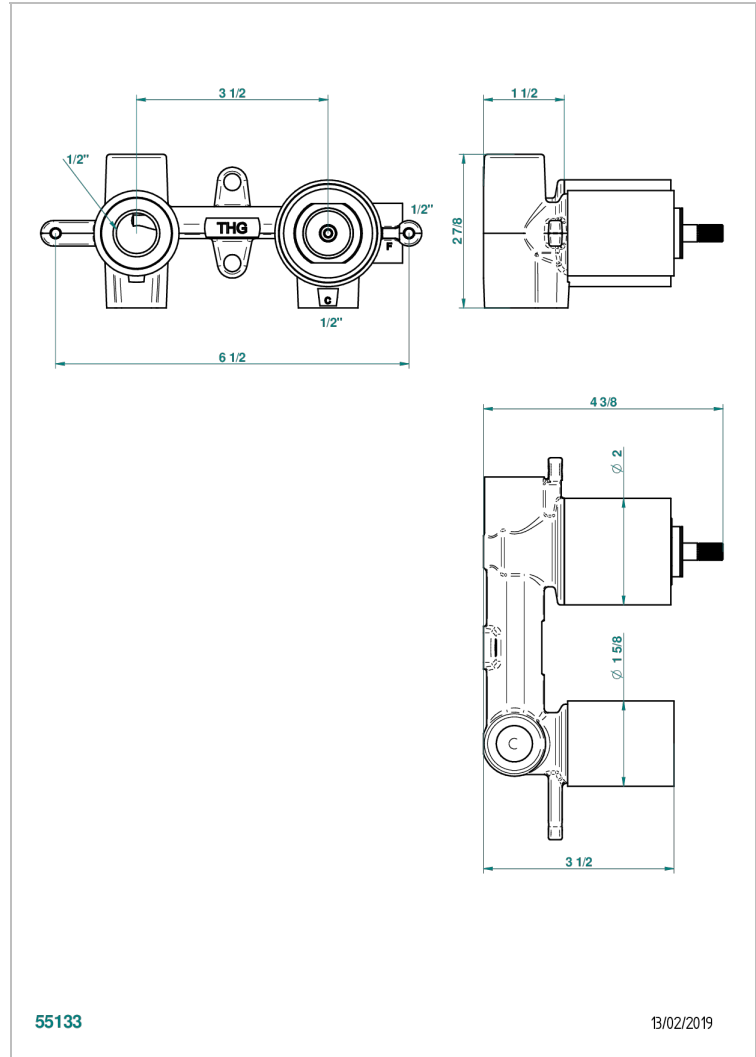

GENERAL ITEMS

G00-5840/MAP

Rough parts for toilet mixer with progressive cartridge. outlet f 1/2

CHARACTERISTIC

- General Items
- Rough parts for toilet mixer with progressive cartridge. outlet f 1/2

AVAILABLE FINITIONS

*** - A00