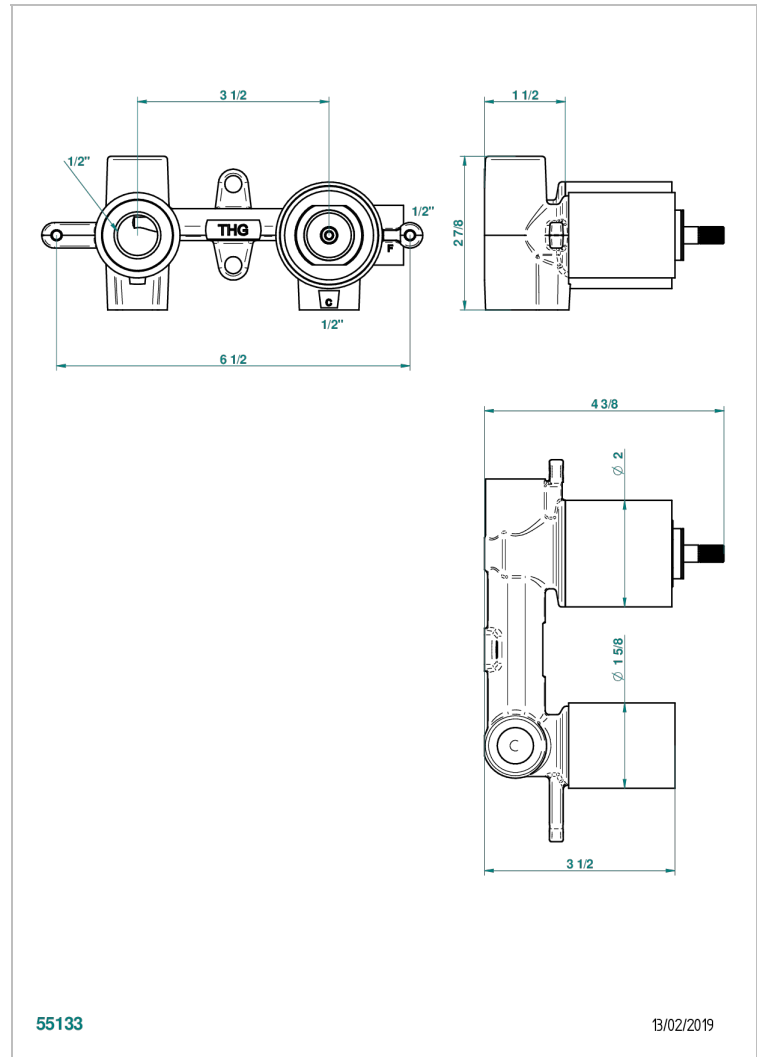

STANDARDARTIKEL

G00-5840/MAP

Rough parts for toilet mixer with progressive cartridge. outlet f 1/2

EIGENSCHAFTEN

- Standardartikel
- Rough parts for toilet mixer with progressive cartridge. outlet f 1/2

VERFÜGBARE OBERFLÄCHEN

*** - A00