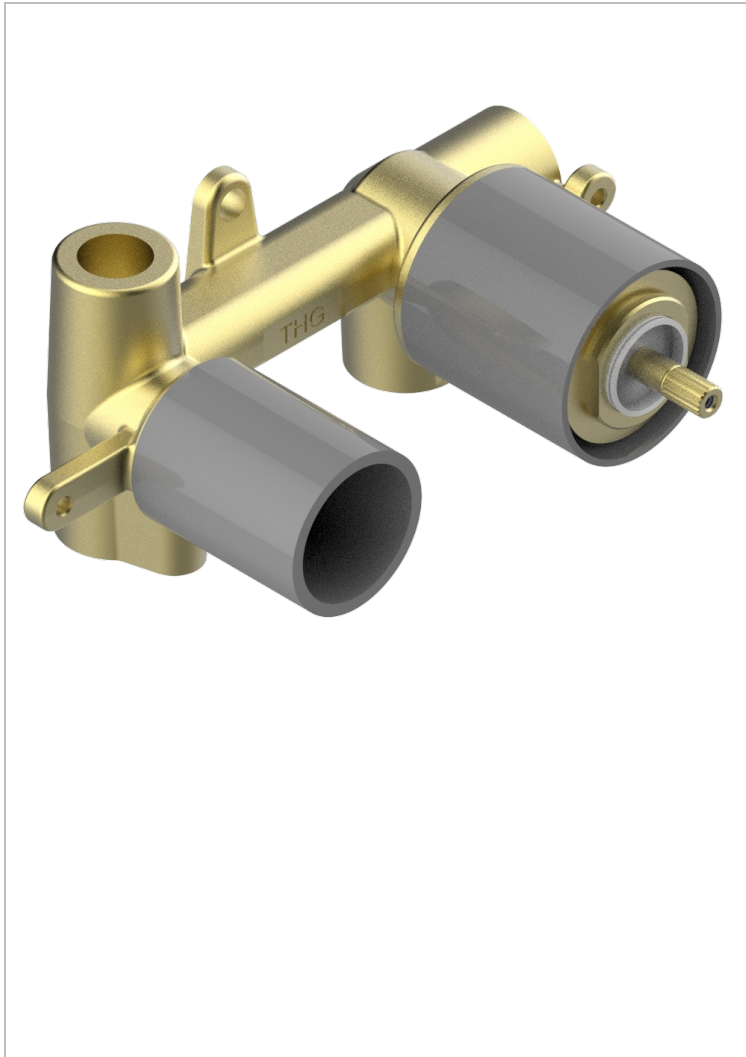

STANDARDARTIKEL

G00-5840/MAP

Rough parts for toilet mixer with progressive cartridge. outlet f 1/2

EIGENSCHAFTEN

- Standardartikel
- Rough parts for toilet mixer with progressive cartridge. outlet f 1/2

VERFÜGBARE OBERFLÄCHEN

*** - A00