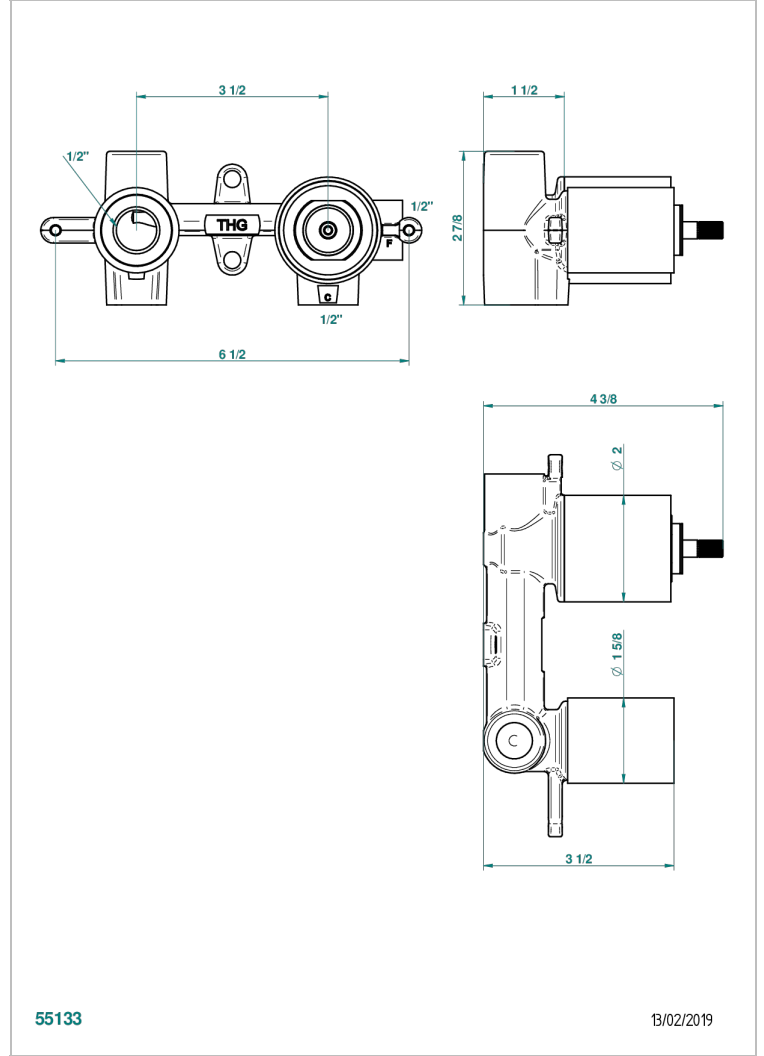

GENERAL ITEMS

G00-5840/MAP

ROUGH PARTS FOR TOILET MIXER WITH PROGRESSIVE CARTRIDGE. OUTLET F 1/2

55133

13/02/2019

特色

- General Items
- ROUGH PARTS FOR TOILET MIXER WITH PROGRESSIVE CARTRIDGE. OUTLET F 1/2

可选饰面

抛光铜 - A00