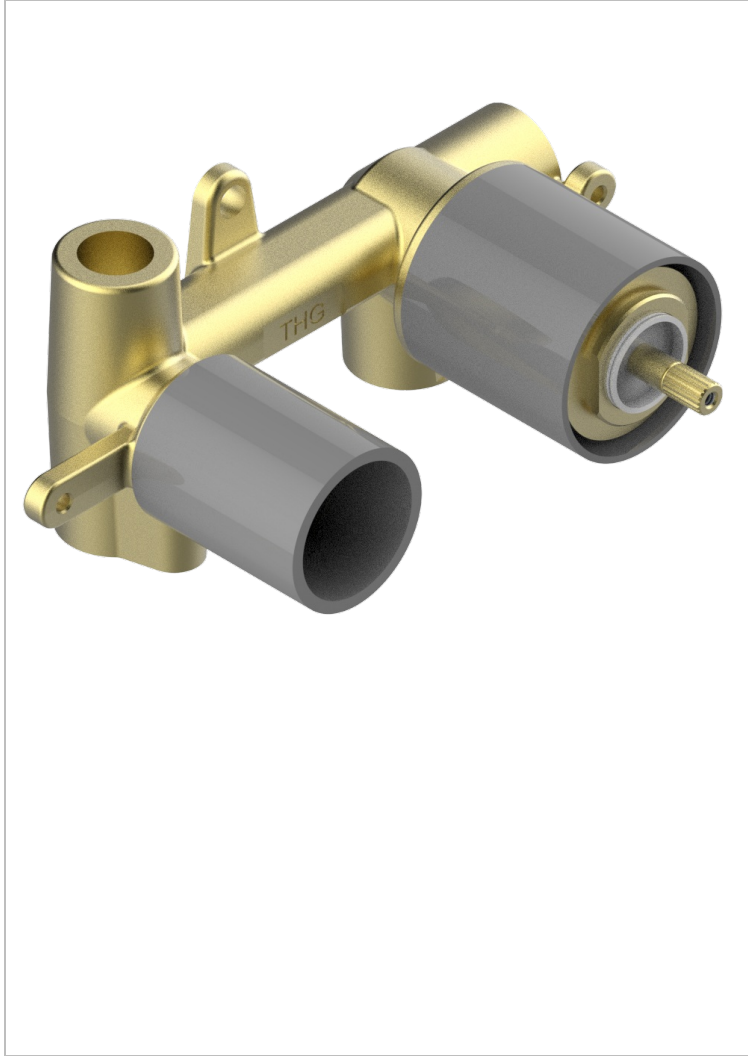

GENERAL ITEMS

G00-5840/MAP

ROUGH PARTS FOR TOILET MIXER WITH PROGRESSIVE CARTRIDGE. OUTLET F 1/2

55133

13/02/2019

特色

- General Items
- ROUGH PARTS FOR TOILET MIXER WITH PROGRESSIVE CARTRIDGE. OUTLET F 1/2

可选饰面

抛光铜 - A00