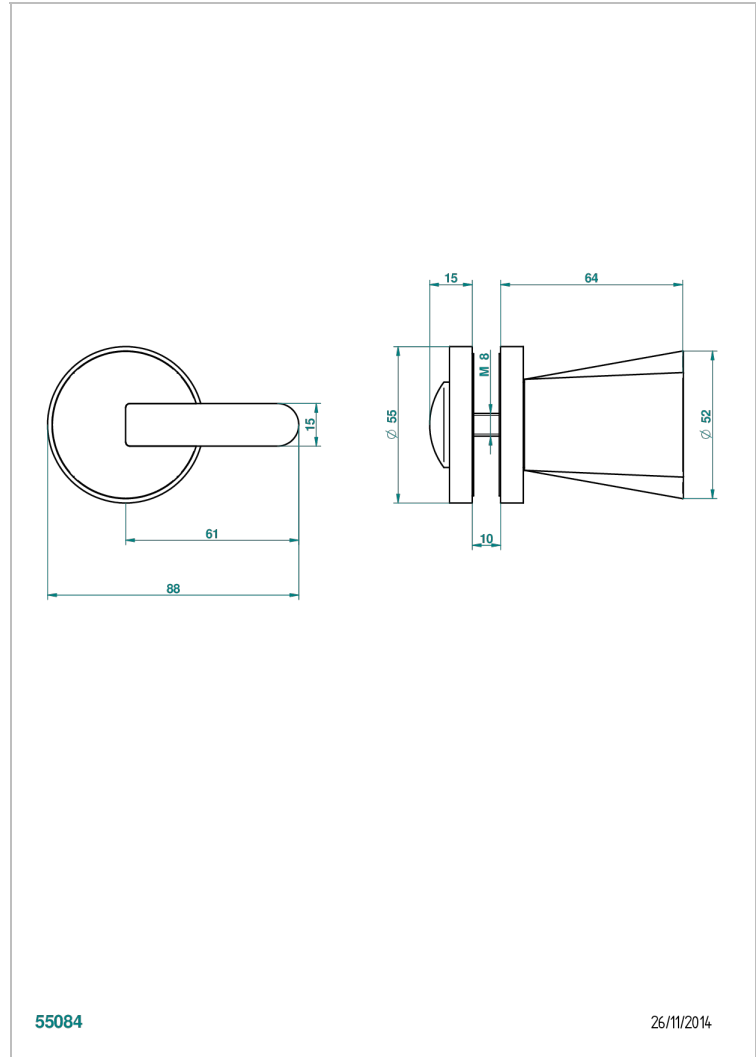

METAMORPHOSE WITH LEVER

G6B-639V

Large door knob

THG[®]
PARIS

55084

26/11/2014

CHARACTERISTIC

- Métamorphose with lever
- Large door knob