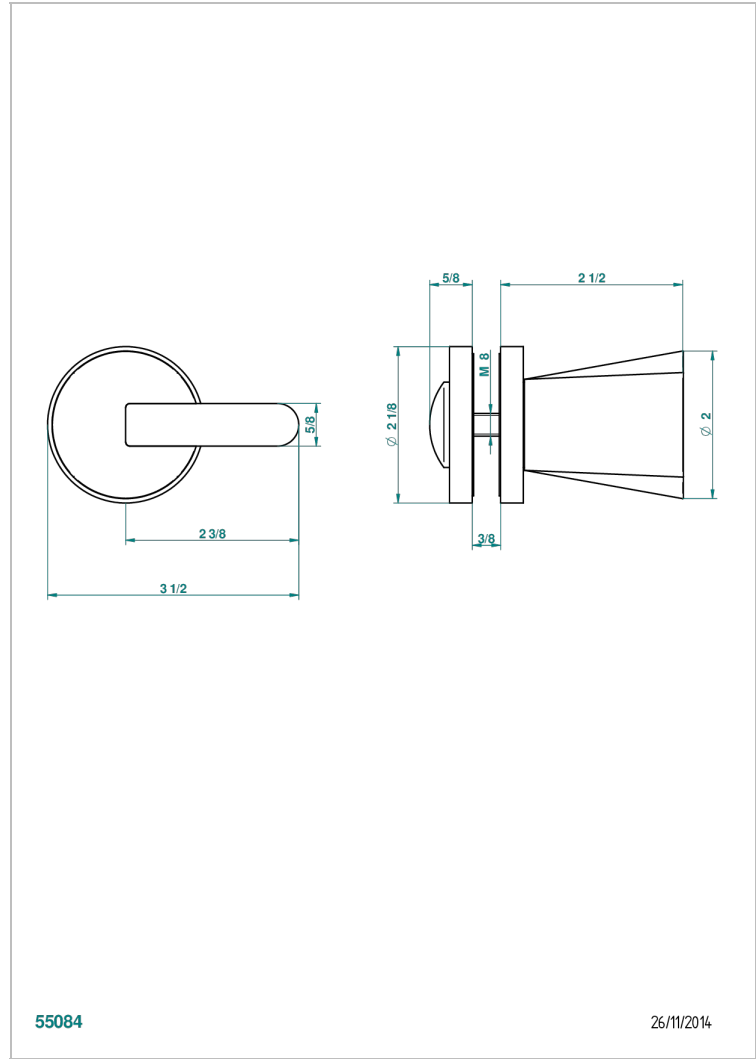

# METAMORPHOSE WITH LEVER

G6B-639V

Large door knob

## CHARACTERISTIC

- Métamorphose with lever
- Large door knob