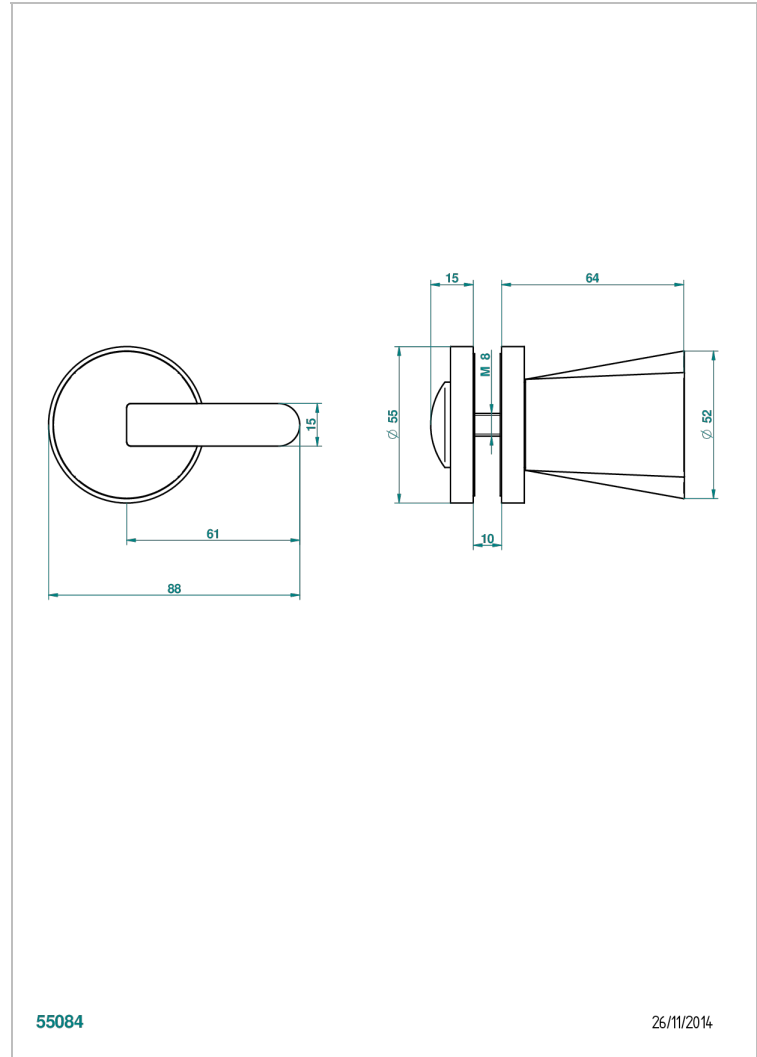

METAMORPHOSE WITH LEVER

G6B-639V

Large door knob

THG[®]
PARIS

CHARACTERISTIC

- Métamorphose with lever
- Large door knob

AVAILABLE FINITIONS

Antique nickel - H28
Black ceram - D30
Blush PVD - H62
Brass color PVD - H49
Brown bronze color PVD - F33
Gold color PVD - H52

Nickel color PVD - H55
Polished chrome (color finish) - A02
Polished gold (color finish) - F01
Polished nickel - B01
Soft gold - F30
Soft matt gold - F31

Umber PVD - H66
Varnished matt antique red copper
(color finish) - H07