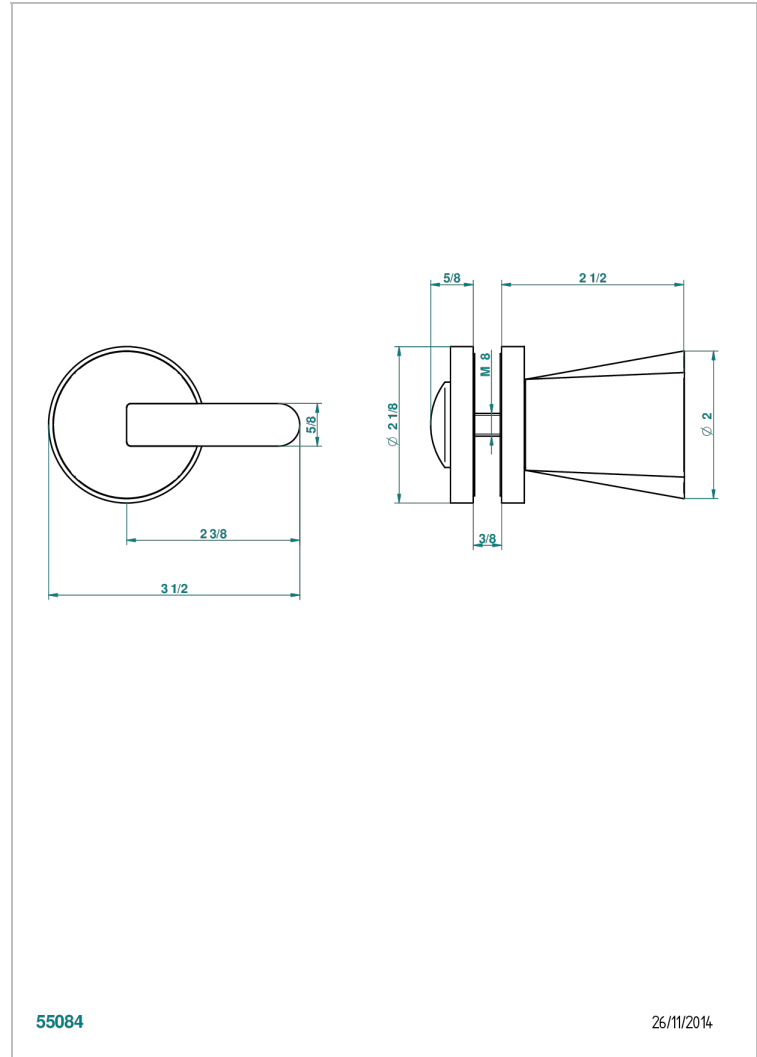

METAMORPHOSE WITH LEVER

G6B-639V

Large door knob

CHARACTERISTIC

- Métamorphose with lever
- Large door knob

AVAILABLE FINITIONS

Antique nickel - H28
Black ceram - D30
Blush PVD - H62
Brass color PVD - H49
Brown bronze color PVD - F33
Gold color PVD - H52

Nickel color PVD - H55
Polished chrome (color finish) - A02
Polished gold (color finish) - F01
Polished nickel - B01
Soft gold - F30
Soft matt gold - F31

Umber PVD - H66
Varnished matt antique red copper
(color finish) - H07