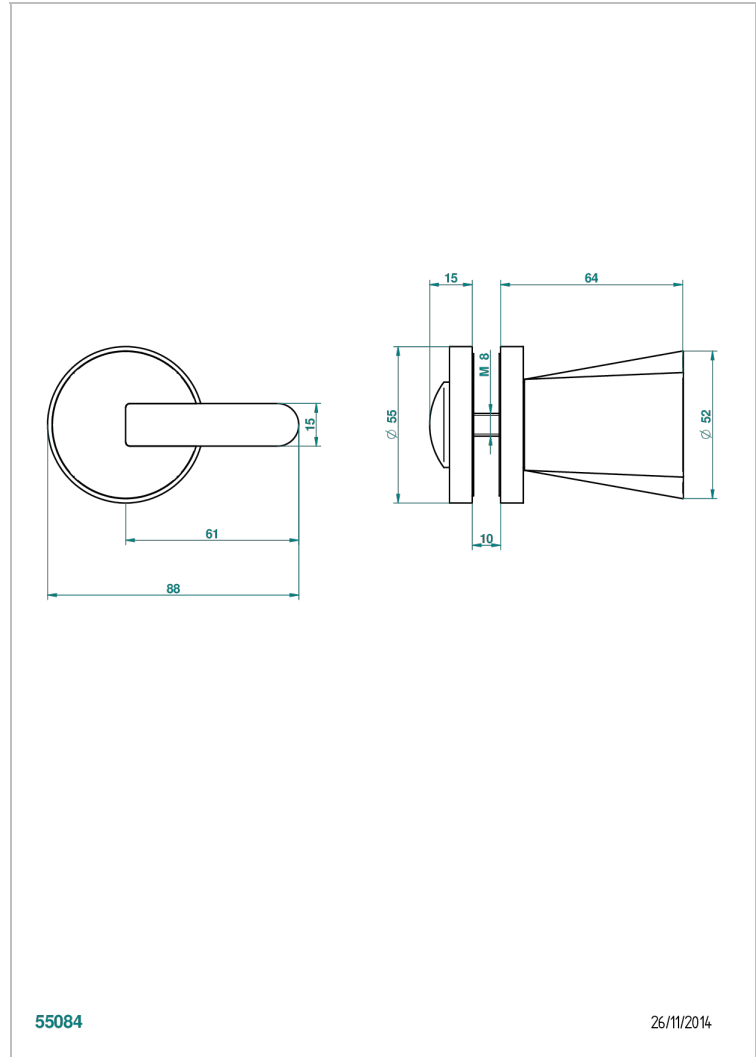

METAMORPHOSE WITH LEVER

G6B-639V

Large door knob

CHARACTERISTIC

- Métamorphose with lever
- Large door knob

AVAILABLE FINITIONS

Antique nickel - H28
Black ceram - D30
Blush PVD - H62
Brass color PVD - H49
Brown bronze color PVD - F33
Gold color PVD - H52

Nickel color PVD - H55
Polished chrome (color finish) - A02
Polished gold (color finish) - F01
Polished nickel - B01
Soft gold - F30
Soft matt gold - F31

Umber PVD - H66
Varnished matt antique red copper
(color finish) - H07