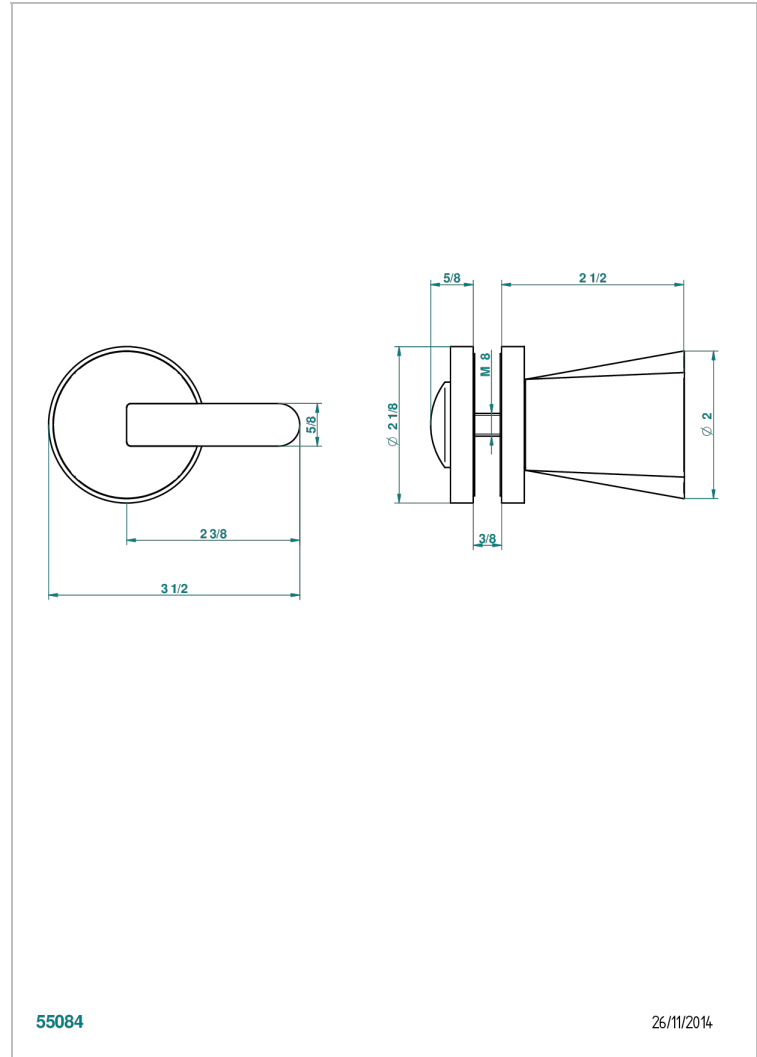

METAMORPHOSE WITH LEVER

G6B-639V

Large door knob

THG[®]
PARIS

CHARACTERISTIC

- Métamorphose with lever
- Large door knob

AVAILABLE FINITIONS

Antique nickel - H28
Black ceram - D30
Blush PVD - H62
Brass color PVD - H49
Brown bronze color PVD - F33
Gold color PVD - H52

Nickel color PVD - H55
Polished chrome (color finish) - A02
Polished gold (color finish) - F01
Polished nickel - B01
Soft gold - F30
Soft matt gold - F31

Umber PVD - H66
Varnished matt antique red copper
(color finish) - H07