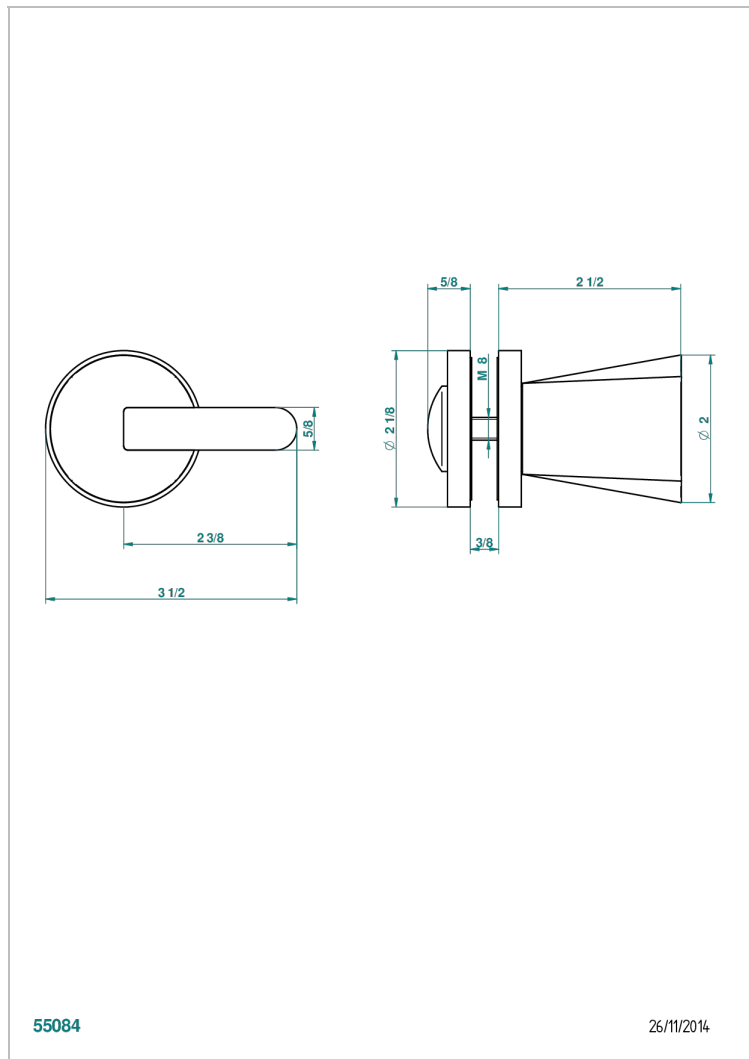

METAMORPHOSE WITH LEVER

G6B-639V

大号按钮

THG[®]
PARIS

特色

- Métamorphose with lever
- 大号按钮

可选饰面

Black ceram - D30
Blush PVD - H62
Graphite PVD - H64
Matt Umber PVD - H67
Matt blush PVD - H60
Matt graphite PVD - H65