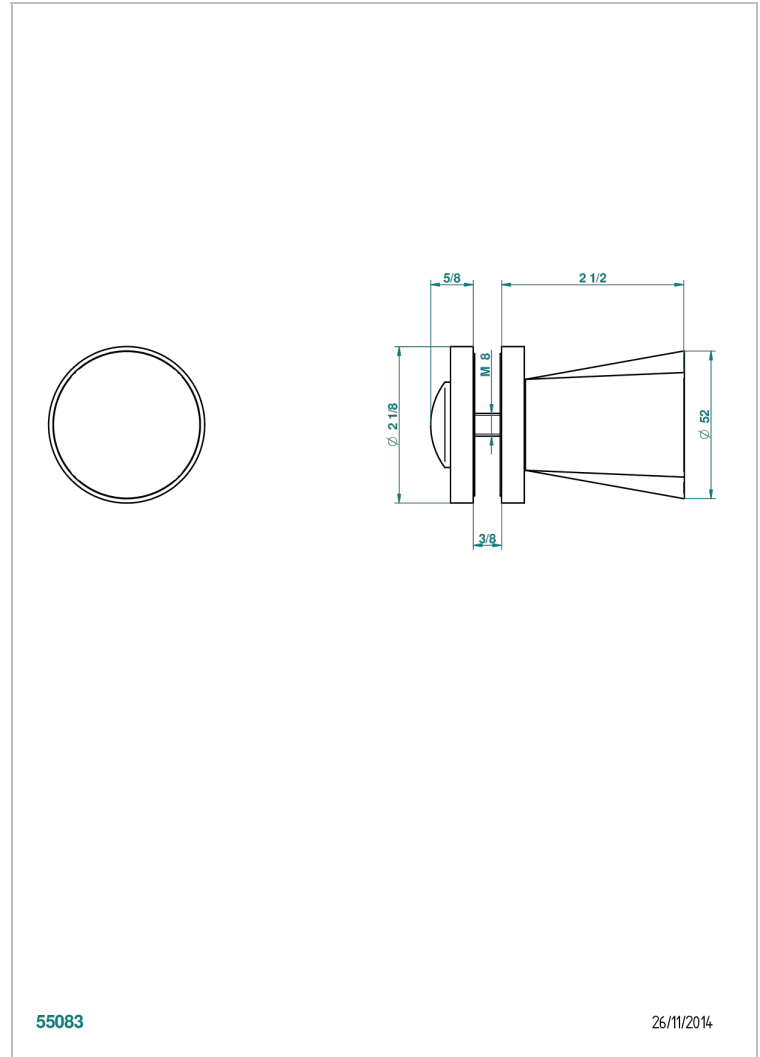

METAMORPHOSE

G6A-639V

Large knob

THG[®]
PARIS

55083

26/11/2014

CHARACTERISTIC

- Métamorphose
- Large knob