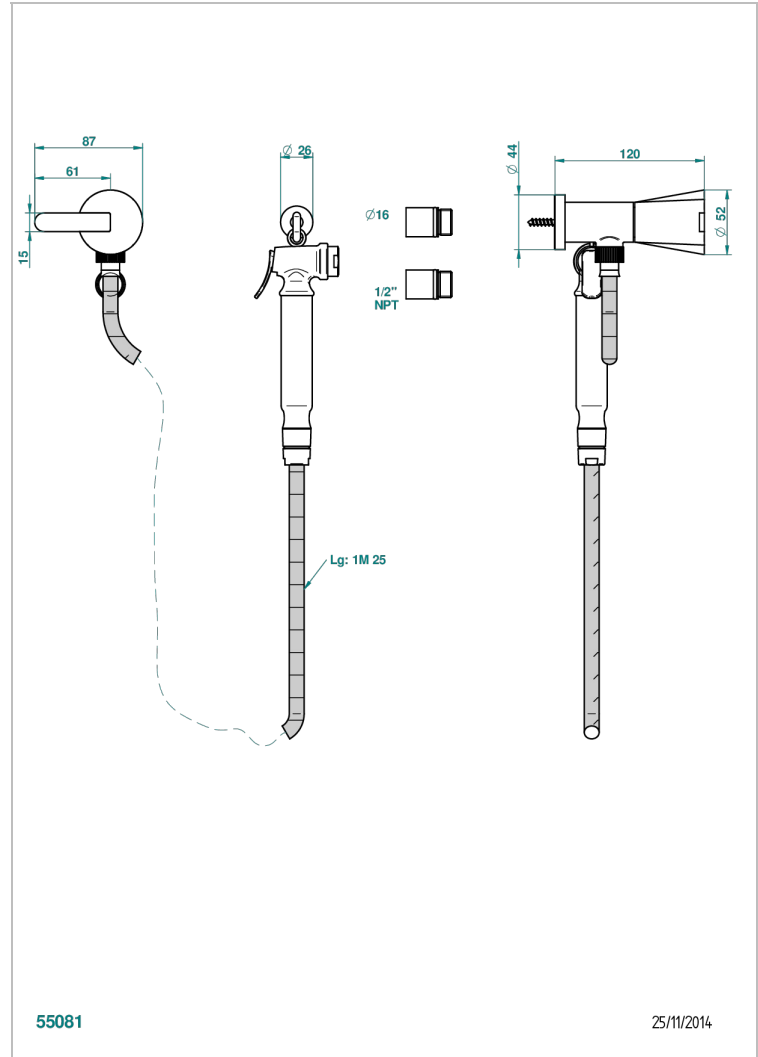

# METAMORPHOSE WHITE CERAMIC

G6E-5840/8US

Handheld spray bidet with hose, elbow and hook

THG<sup>®</sup>  
PARIS

## CHARACTERISTIC

- Métamorphose White Ceramic
- Handheld spray bidet with hose, elbow and hook