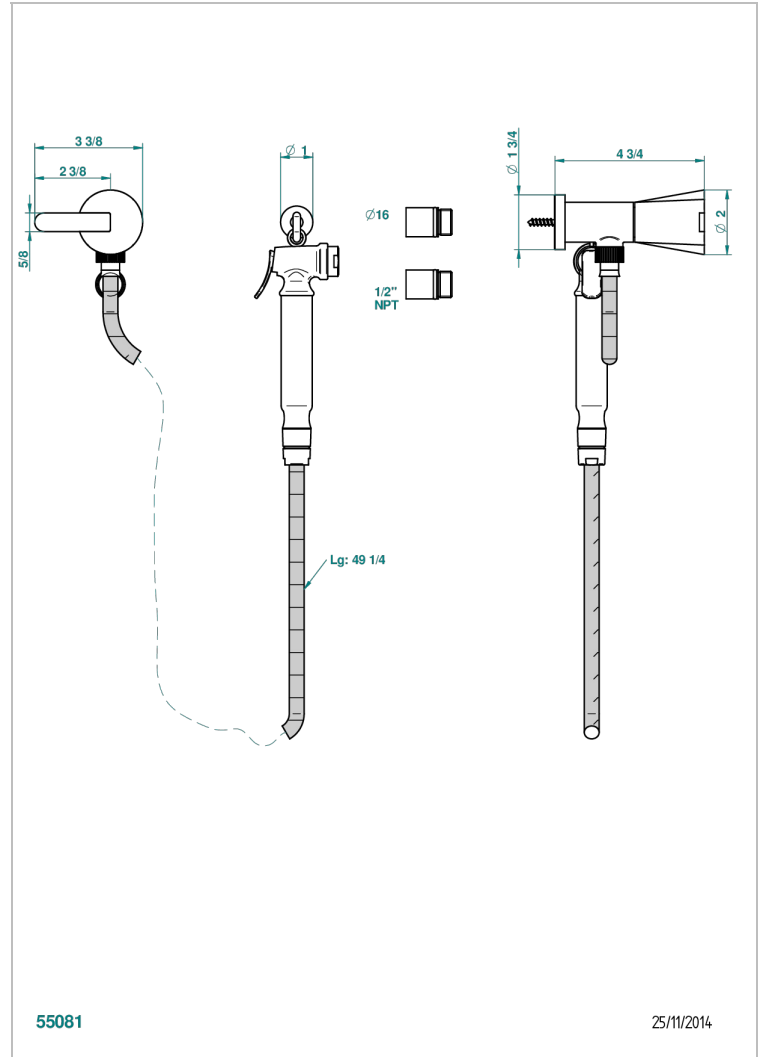

# METAMORPHOSE WHITE CERAMIC

G6E-5840/8US

Handheld spray bidet with hose, elbow and hook

THG<sup>®</sup>  
PARIS

## CHARACTERISTIC

- Métamorphose White Ceramic
- Handheld spray bidet with hose, elbow and hook