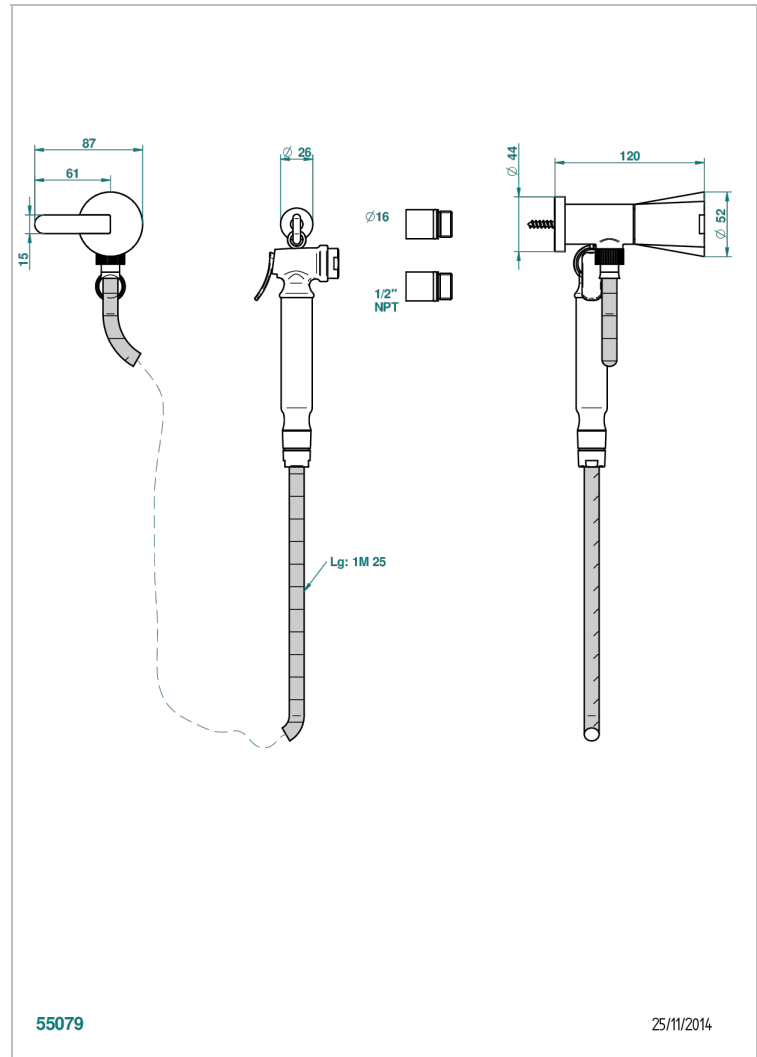

METAMORPHOSE BLACK CERAMIC

G6D-5840/8US

Handheld spray bidet with hose, elbow and hook

THG[®]
PARIS

CHARACTERISTIC

- Métamorphose Black Ceramic
- Handheld spray bidet with hose, elbow and hook

TECHNICAL SPECS

- Recommandé : 3 bars (max. 5 bars) - Advised : 43,5 psi (max. 72 psi)
- 9,5 l/min à 3 bars (2.5 gpm at 43.5 psi)

AVAILABLE FINITIONS

Chrome polished - A02
Gold polished - F01
Nickel polished - B01