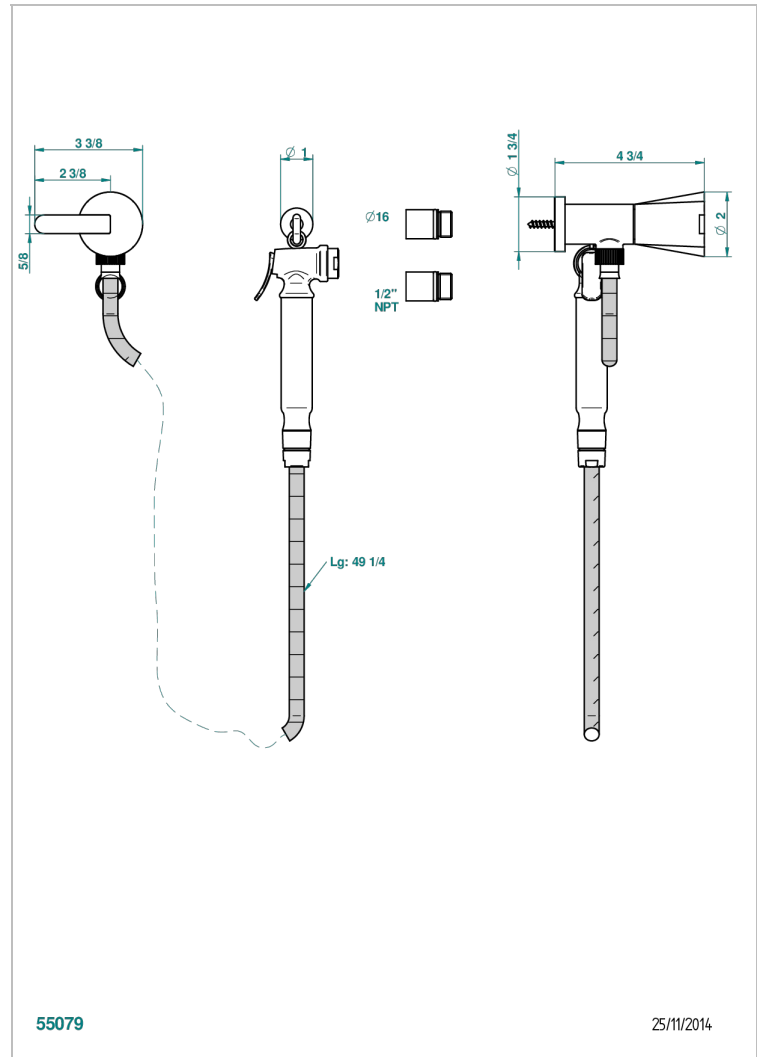

METAMORPHOSE BLACK CERAMIC

G6D-5840/8US

Handheld spray bidet with hose, elbow and hook

THG[®]
PARIS

CHARACTERISTIC

- Métamorphose Black Ceramic
- Handheld spray bidet with hose, elbow and hook

TECHNICAL SPECS

- Recommandé : 3 bars (max. 5 bars) - Advised : 43,5 psi (max. 72 psi)
- 9,5 l/min à 3 bars (2.5 gpm at 43.5 psi)

AVAILABLE FINITIONS

Chrome polished - A02
Gold polished - F01
Nickel polished - B01