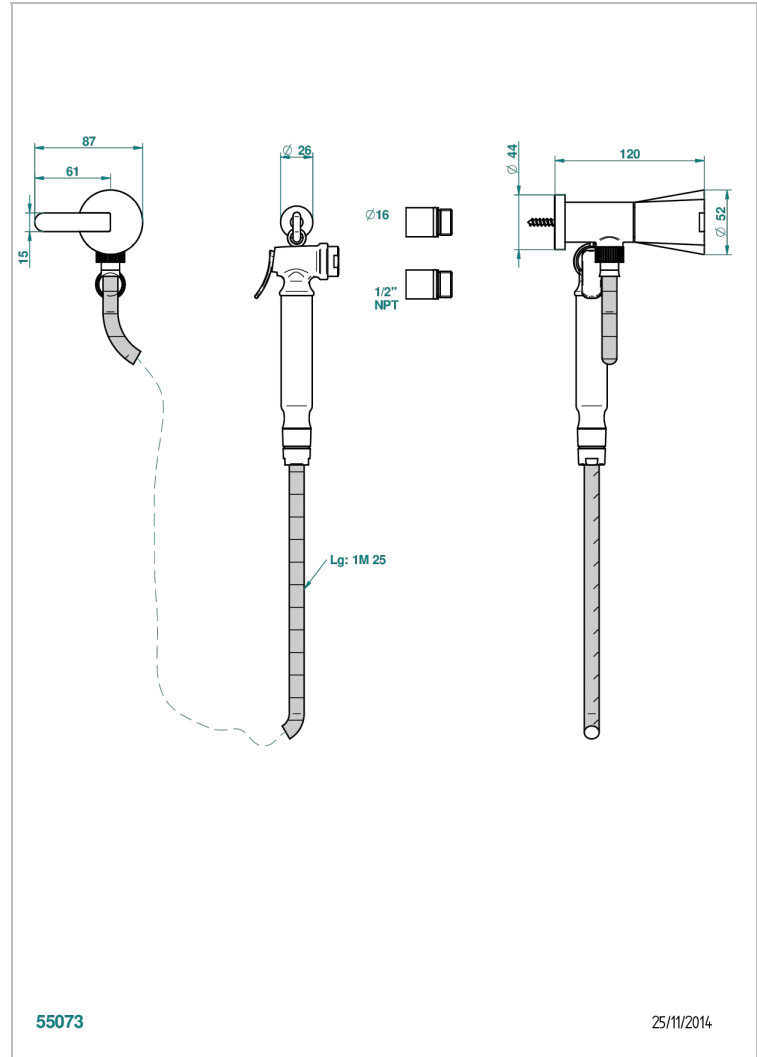

METAMORPHOSE WITH LEVER HANDLES

G6B-5840/8US

Handheld spray bidet with hose, elbow and hook

THG[®]
PARIS

CHARACTERISTIC

- Métamorphose with lever handles
- Handheld spray bidet with hose, elbow and hook

TECHNICAL SPECS

- Recommandé : 3 bars (max. 5 bars) - Advised : 43,5 psi (max. 72 psi)
- 9,5 l/min à 3 bars (2.5 gpm at 43.5 psi)

AVAILABLE FINITIONS

- Chrome polished - A02
- Gold polished - F01
- Nickel polished - B01