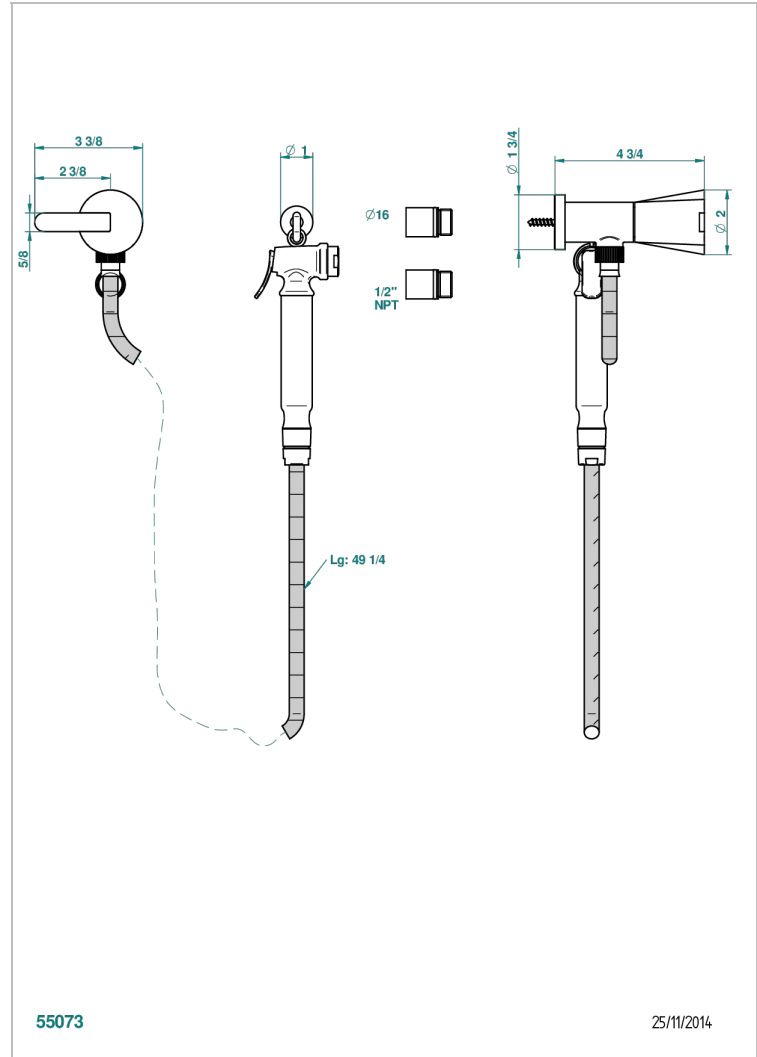

METAMORPHOSE WITH LEVER HANDLES

G6B-5840/8US

Handheld spray bidet with hose, elbow and hook

THG[®]
PARIS

CHARACTERISTIC

- Métamorphose with lever handles
- Handheld spray bidet with hose, elbow and hook

TECHNICAL SPECS

- Recommandé : 3 bars (max. 5 bars) - Advised : 43,5 psi (max. 72 psi)
- 9,5 l/min à 3 bars (2.5 gpm at 43.5 psi)

AVAILABLE FINITIONS

- Chrome polished - A02
- Gold polished - F01
- Nickel polished - B01