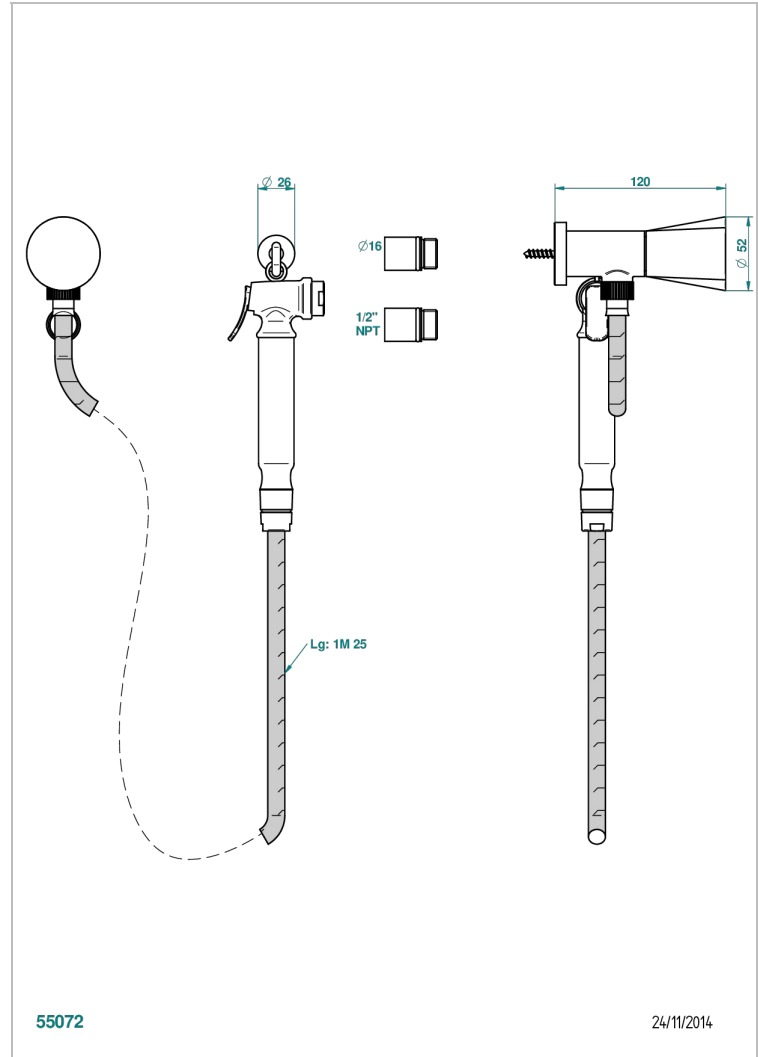

METAMORPHOSE

G6A-5840/8US

Handheld spray bidet with hose, elbow and hook

THG[®]
PARIS

CHARACTERISTIC

- Métamorphose
- Handheld spray bidet with hose, elbow and hook

TECHNICAL SPECS

- Recommandé : 3 bars (max. 5 bars) - Advised : 43,5 psi (max. 72 psi)
- 9,5 l/min à 3 bars (2.5 gpm at 43.5 psi)

AVAILABLE FINITIONS

- Chrome polished - A02
- Gold polished - F01
- Nickel polished - B01