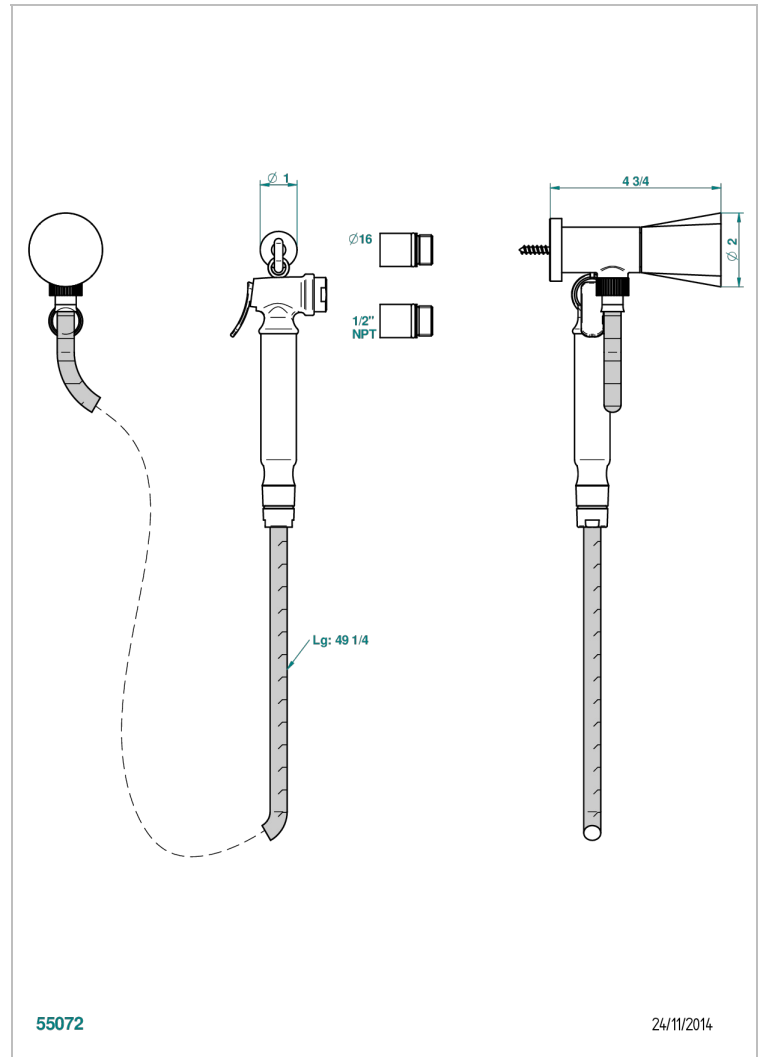

METAMORPHOSE

G6A-5840/8US

Handheld spray bidet with hose, elbow and hook

THG[®]
PARIS

CHARACTERISTIC

- Métamorphose
- Handheld spray bidet with hose, elbow and hook

TECHNICAL SPECS

- Recommandé : 3 bars (max. 5 bars) - Advised : 43,5 psi (max. 72 psi)
- 9,5 l/min à 3 bars (2.5 gpm at 43.5 psi)

AVAILABLE FINITIONS

Chrome polished - A02
Gold polished - F01
Nickel polished - B01