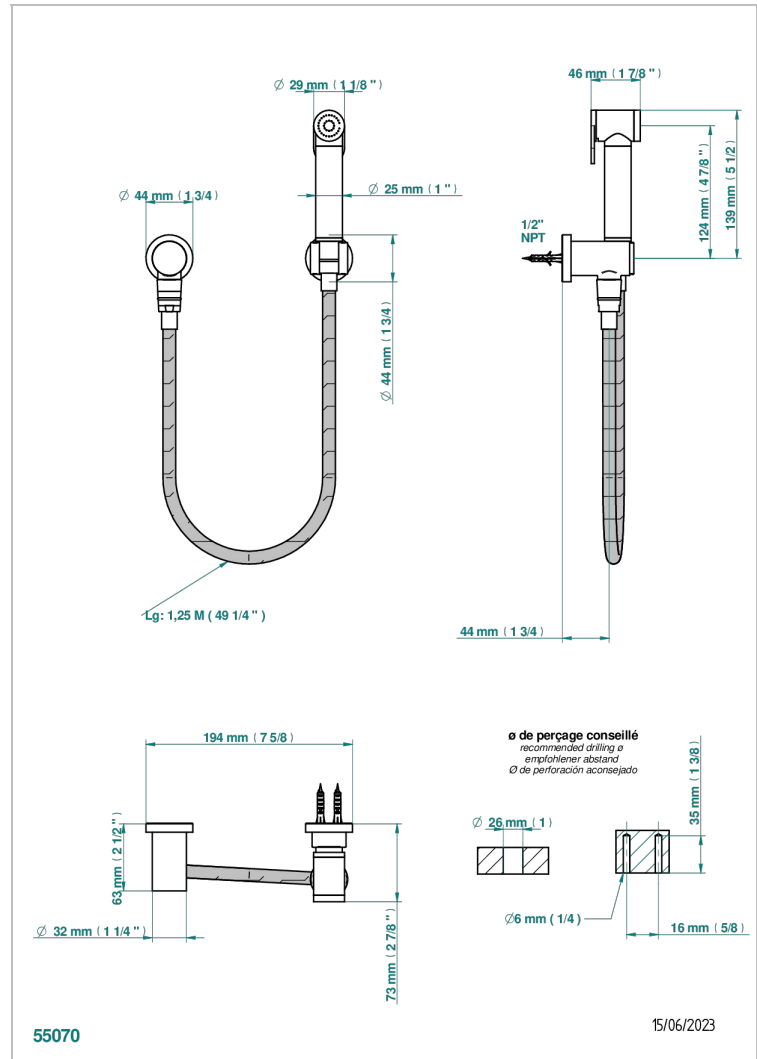

ZOOM.12

U4L-5840/7US

Hygienic set w/hand w/push button + wall elbowed

THG[®]
PARIS

CHARACTERISTIC

- Zoom.12
- Hygienic set w/hand w/push button + wall elbowed

AVAILABLE FINITIONS

Black ceram - D30
Blush PVD - H62
Brass color PVD - H49
Brown bronze color PVD - F33
Chrome polished - A02
Gold color PVD - H52

Gold mat - F07
Gold polished - F01
Graphite PVD - H64
Light coated bronze - D01
Matt Umber PVD - H67
Matt blush PVD - H60

Matt brass color PVD - H50
Matt brown bronze color PVD - F34
Matt gold color PVD - H53
Matt graphite PVD - H65
Matt nickel (American satin) - C01
Matt nickel color PVD - H56

Nickel color PVD - H55
Nickel polished - B01
Soft gold - F30
Soft matt gold - F31
Umber PVD - H66