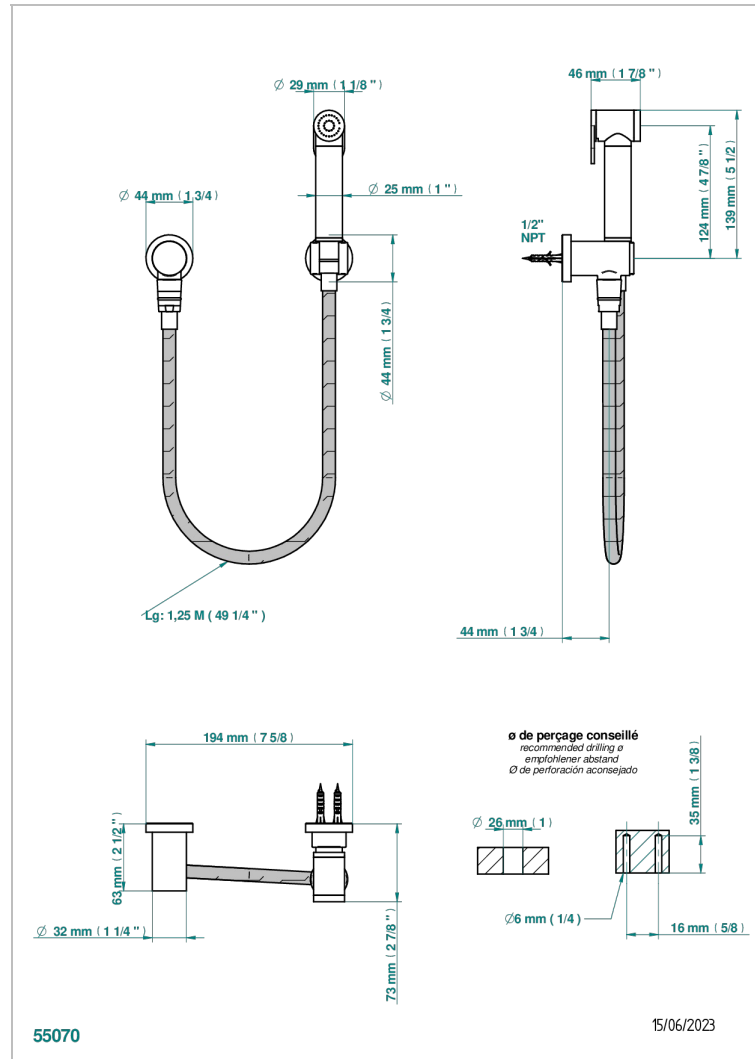

ZOOM.7

U4K-5840/7US

Hygienic set w/hand w/push button + wall elbowed

CHARACTERISTIC

- Zoom.7
- Hygienic set w/hand w/push button + wall elbowed

AVAILABLE FINITIONS

Black ceram - D30
Blush PVD - H62
Brass color PVD - H49
Brown bronze color PVD - F33
Chrome polished - A02
Gold color PVD - H52

Nickel color PVD - H55
Nickel polished - B01
Soft gold - F30
Soft matt gold - F31
Umber PVD - H66